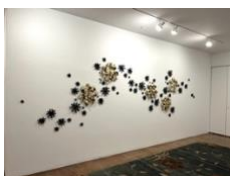

Christopher Adams American, b. 1972
Biomorphic Moment 1, 2026
ceramic
large: 18" across // medium: 6" - 9" across // small 1"
(CA277)

$40,000. entire installation // 18" works = $2800 each // smaller works priced individually $200-$950