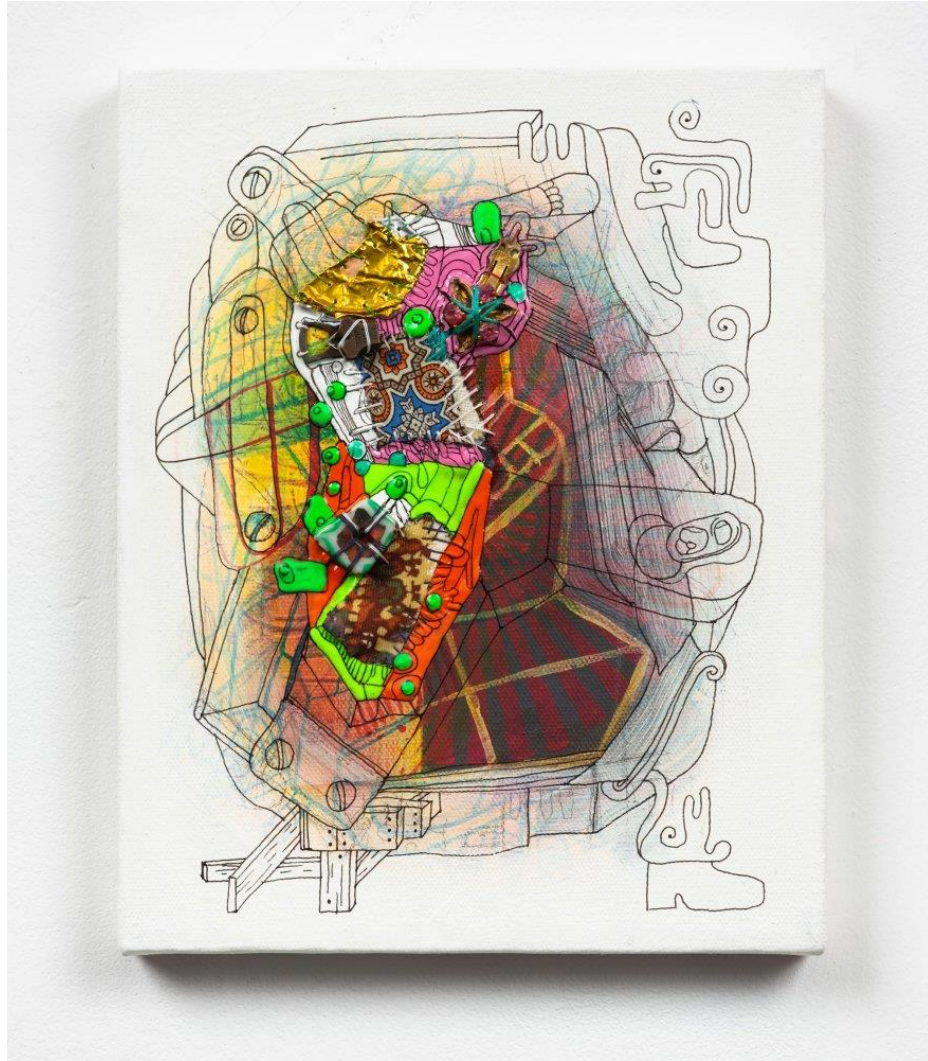

Julie Peppito

Holding in Together, 2022

gouache, fabric paint, fabric, thread, foil, earring, bead, zipper top, pen, pencil and acrylic on canvas

10.0h x 8.0w in

25.4h x 20.32w cm

(JPEP005)

$ 850.00