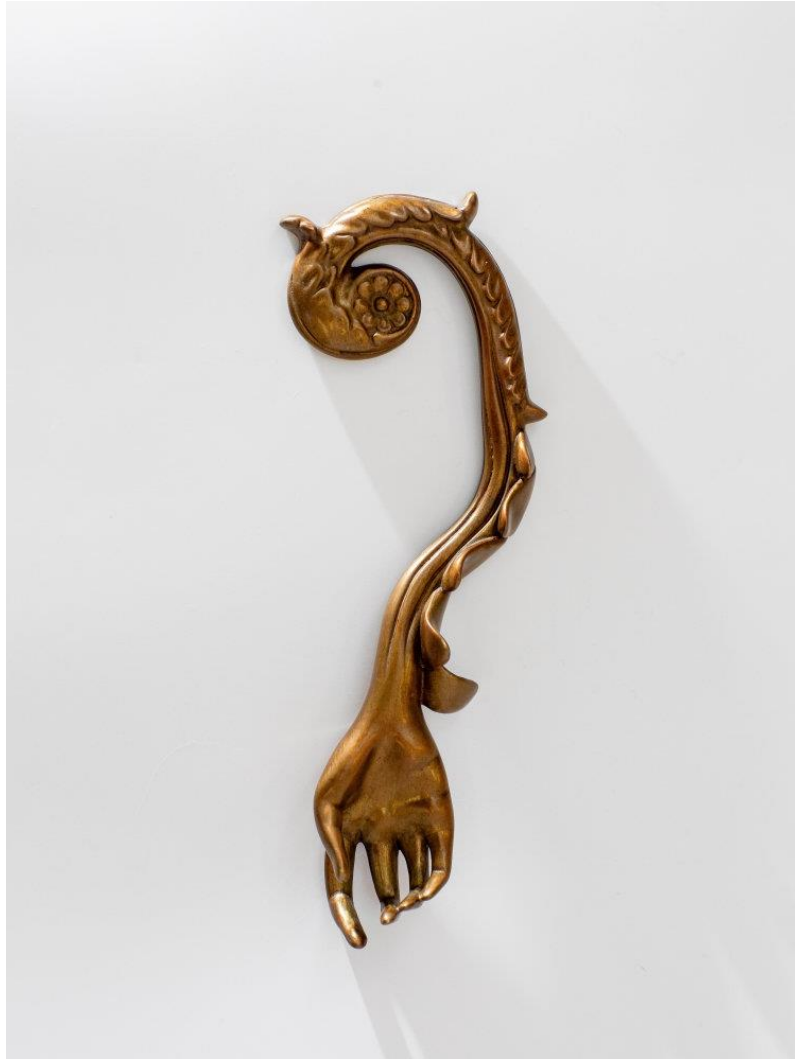

Leslie Fry

Receive, 2023

signed and numbered

Cast bronze

9.0h x 4.0w x 2.0d in

22.23h x 9.53w x 3.81d cm

Edition 2 of 10

(LF012)

$ 1,500.00