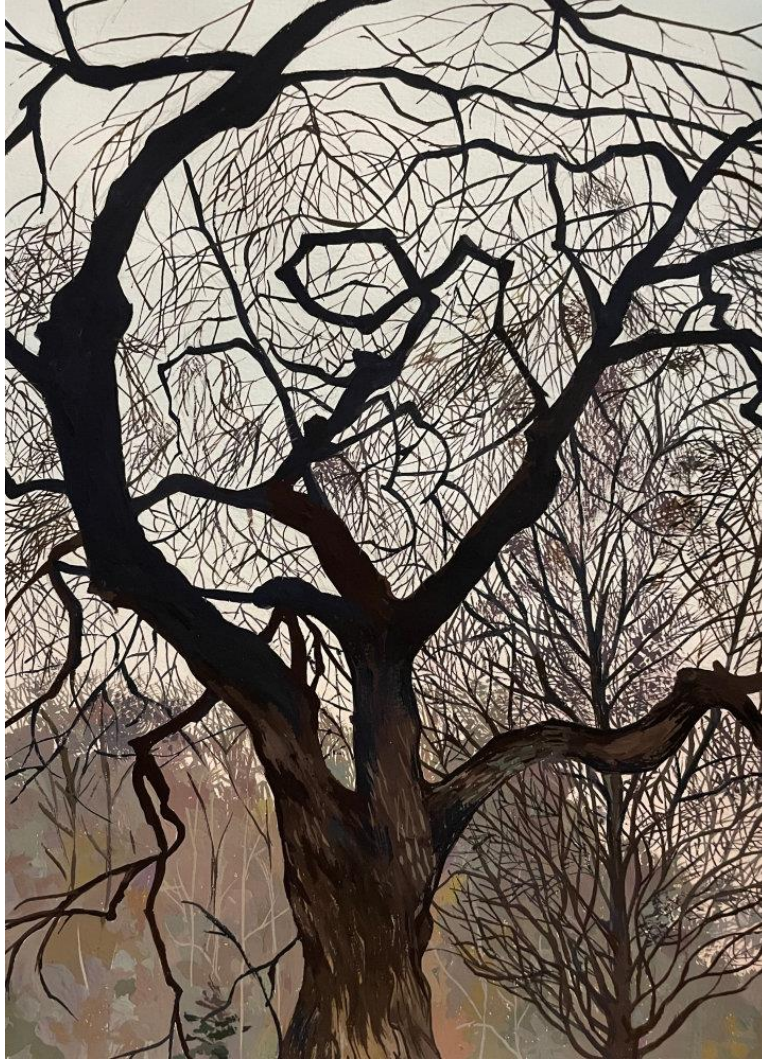

Susan Cohen
Heart of Winter, 2024
Gouache on Paper
11.5 x 8.5
(SC008)

$ 1,500.00