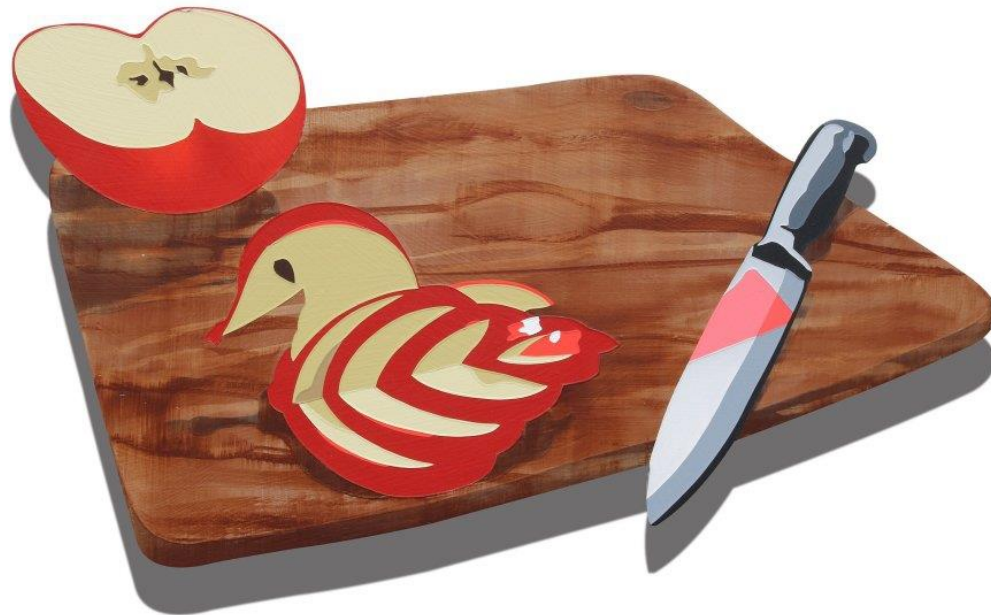

Lori Lorusso

Red Delicious Apple Swan, 2022

Acrylic on panel

9.0h x 16.0w in

22.86h x 39.37w cm

(LLS040)

$ 1,500.00