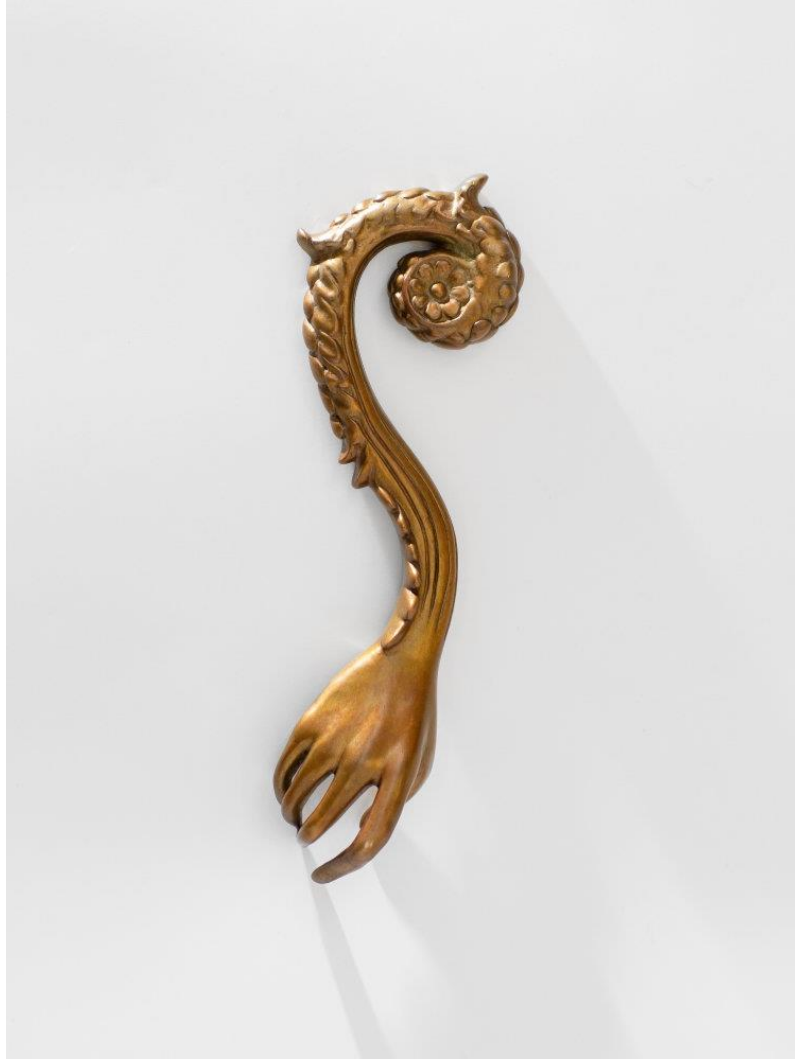

Leslie Fry

Release, 2023

signed and numbered

Cast bronze

8.0h x 2.0w x 1.0d in

20.95h x 5.71w x 3.17d cm

Edition 2 of 10

(LF010)

$ 1,500.00