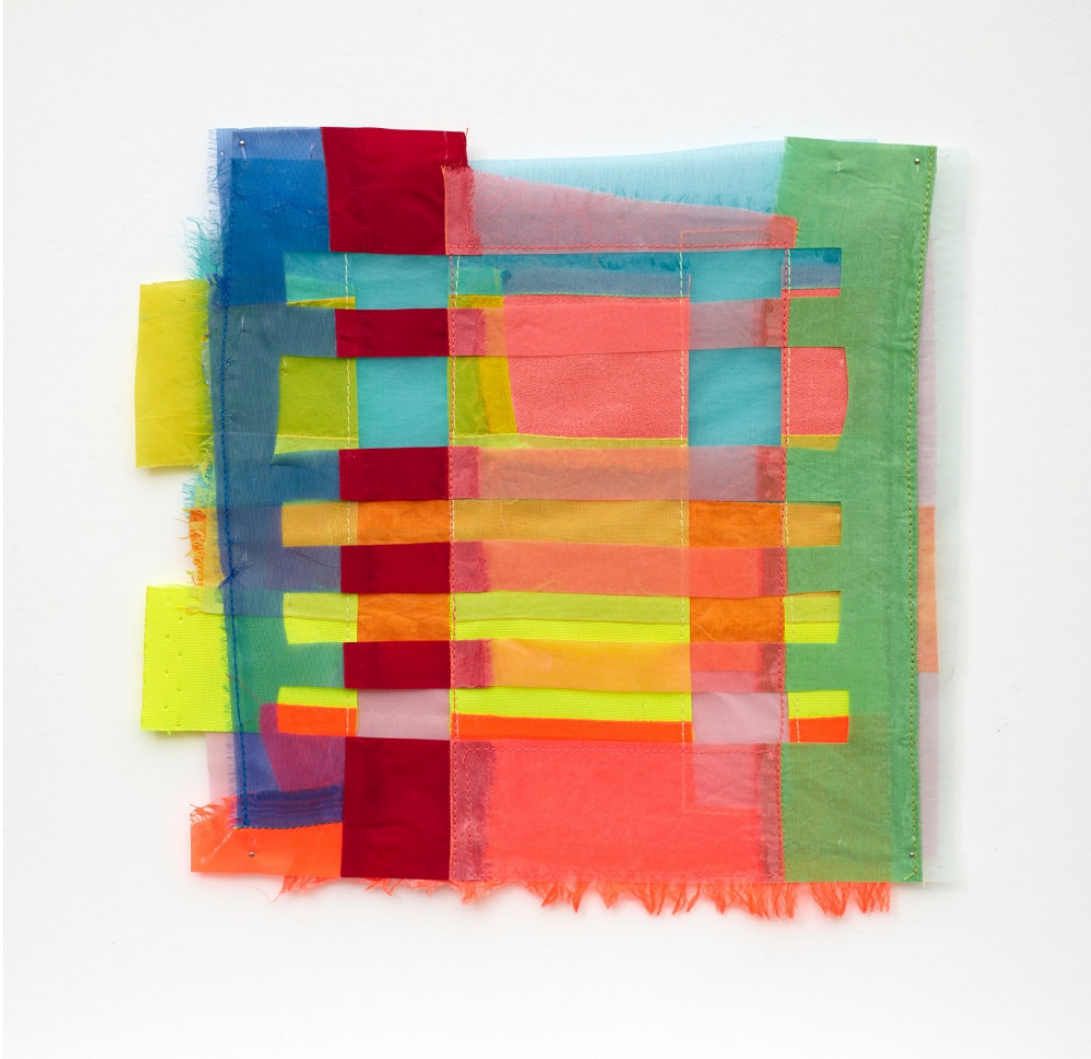

Linda Kamille Schmidt b. 08/18/1962
Untitled (0393), 2021
fabric, thread, pins, plastic
8.0h x 9.0w in
20.32h x 21.59w cm
(LSH034)

$ 1,600