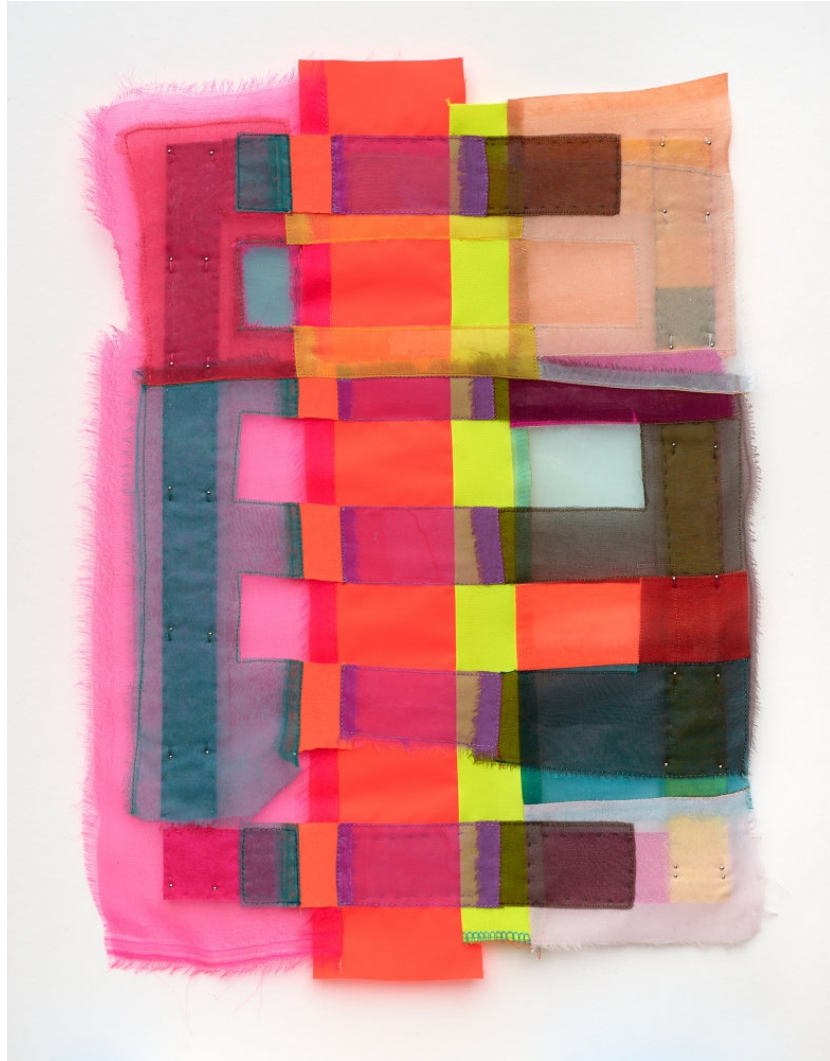

Linda Kamille Schmidt b. 08/18/1962

Weave, 2022

Fabric, interfacing, and acrylic
spacers 17.0h x 12.0w in

41.91h x 30.48w cm

(LSH016)

$ 2,000