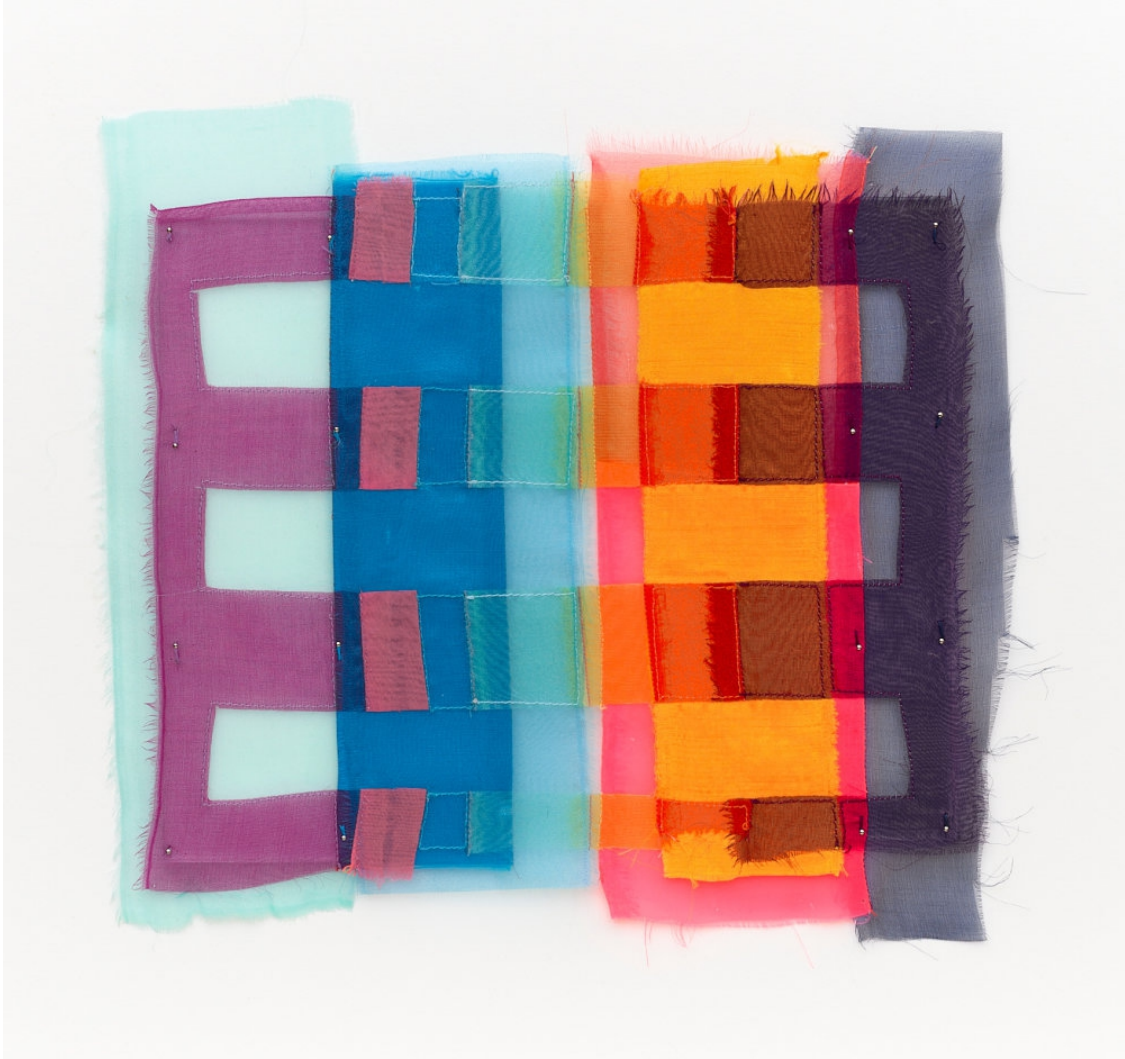

Linda Kamille Schmidt b. 08/18/1962

Merge, 2023

fabric, thread, pins, plastic

11.0h x 12.0w in

framed: 15.0h x 16.0w in

(LSH038)

$ 2,000