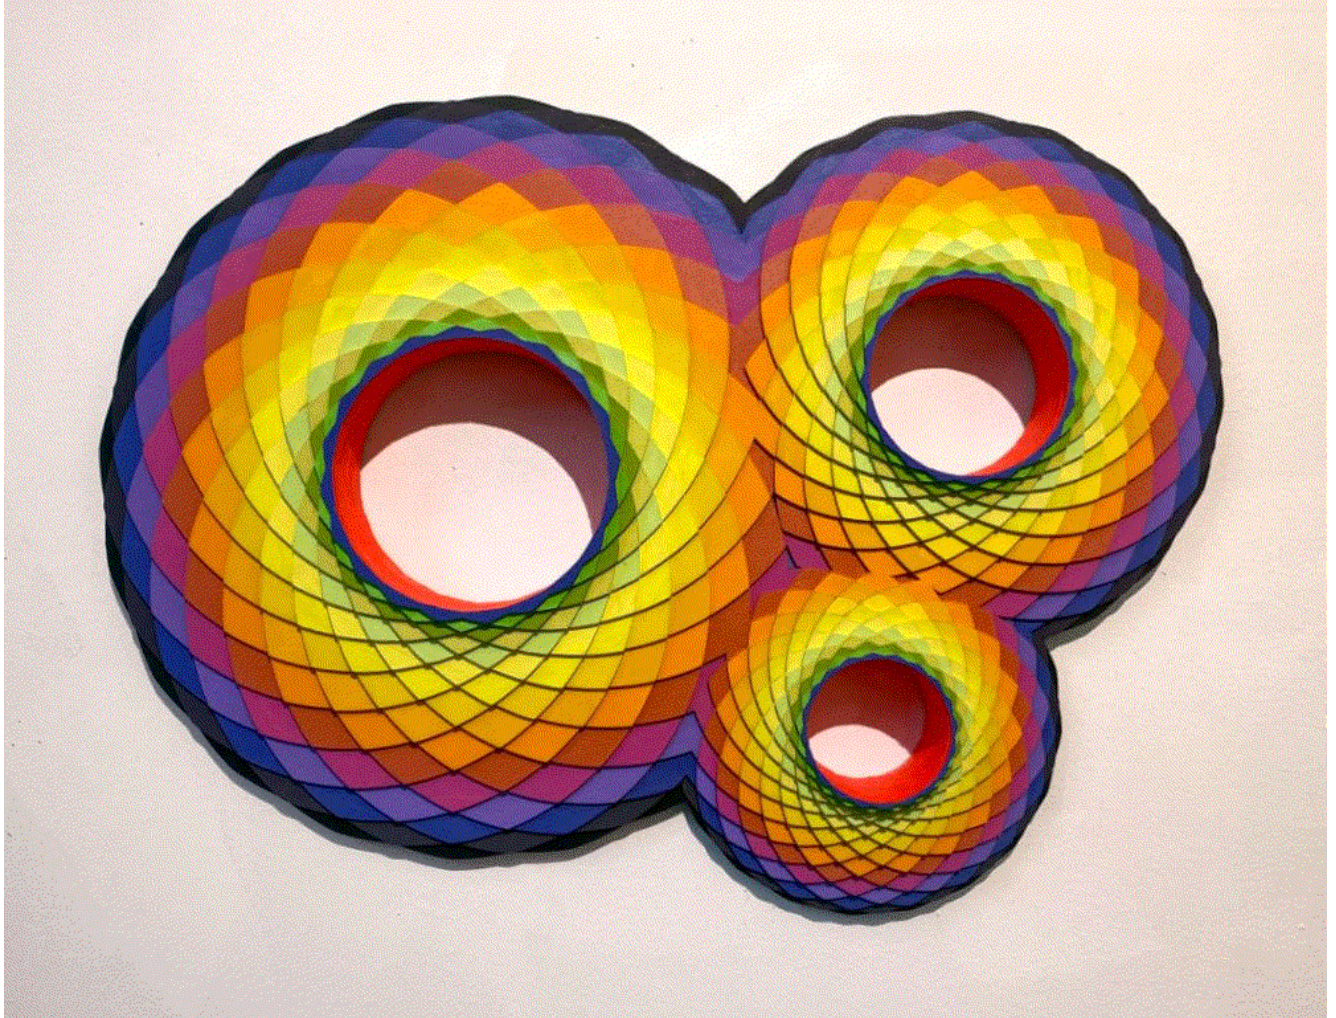

acrylic and flashe on birch plywood

14 x 18 x 3 in.

(CR021)

\$ 2,500.00

**Christine Romanell**  
*Cosmic Sunflower*, 2024  
signed on back  
acrylic on birch plywood  
27 x 23 x 1.5 in.  
(CR017)

\$ 3,000.00

**Christine Romanell**  
*TriVortex*, 2021  
16 x 24 x 2.5 in  
Acrylic on Lasercut wood  
(CR011)

\$ 3,500.00

**Christine Romanell**

*Convergence*, 2024

signed on back

acrylic on birch plywood

33 x 30 x 1.5 in.