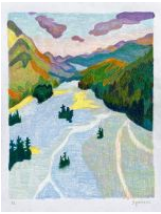

Sandy Litchfield
Squeeze, 2023
Colored pencil on paper
paper: 10.5 x 8.25 in
image: 9 x 7 in.
SLI177

$ 500.00