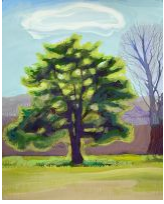

\$ 500.00

Sandy Litchfield
Squeeze, 2023
Colored pencil on paper
paper: 10.5 x 8.25 in
image: 9 x 7 in.
SLI177

\$ 500.00

Sandy Litchfield
1-8-23, 2023
Colored pencil on paper
paper: 10.5 X 8.5 in.
image: 8.5 x 7 in.
SLI166

\$ 500.00

Sandy Litchfield
5-21-23, 2023
paper: 13.5 x 10.25 in.
image: 12 x 9 inches
SLI181

\$ 750.00

Sandy Litchfield
4-29-23, 2023
Paper: 13.5 x 10.25 in.
Image: 12 x 9 in.
SLI180

\$ 750.00

Sandy Litchfield
Lavender Woods, 2022
Gouache and colored pencil on paper
20h x 16w in
SLI153

\$ 1,800.00

Sandy Litchfield
Remembering Summer, 2022
Gouache and Colored Pencil
20h x 16w in
SLI161

\$ 1,800.00

Sandy Litchfield
Halo, 2022
Gouache and Colored Pencil
20h x 16w in
SLI162

\$ 1,800.00

Sandy Litchfield
Queen Anne's Lace, 2022
Gouache and colored pencil on paper
20h x 16w in
SLI163

\$ 1,800.00

Sandy Litchfield
Autumn Dusk, 2022
Gouache and Colored Pencil
20h x 16w in
SLI164

\$ 1,800.00

Sandy Litchfield
Sumac and Golden Rod, 2023
Gouache and colored pencil on paper
20h x 16w in
SLI165