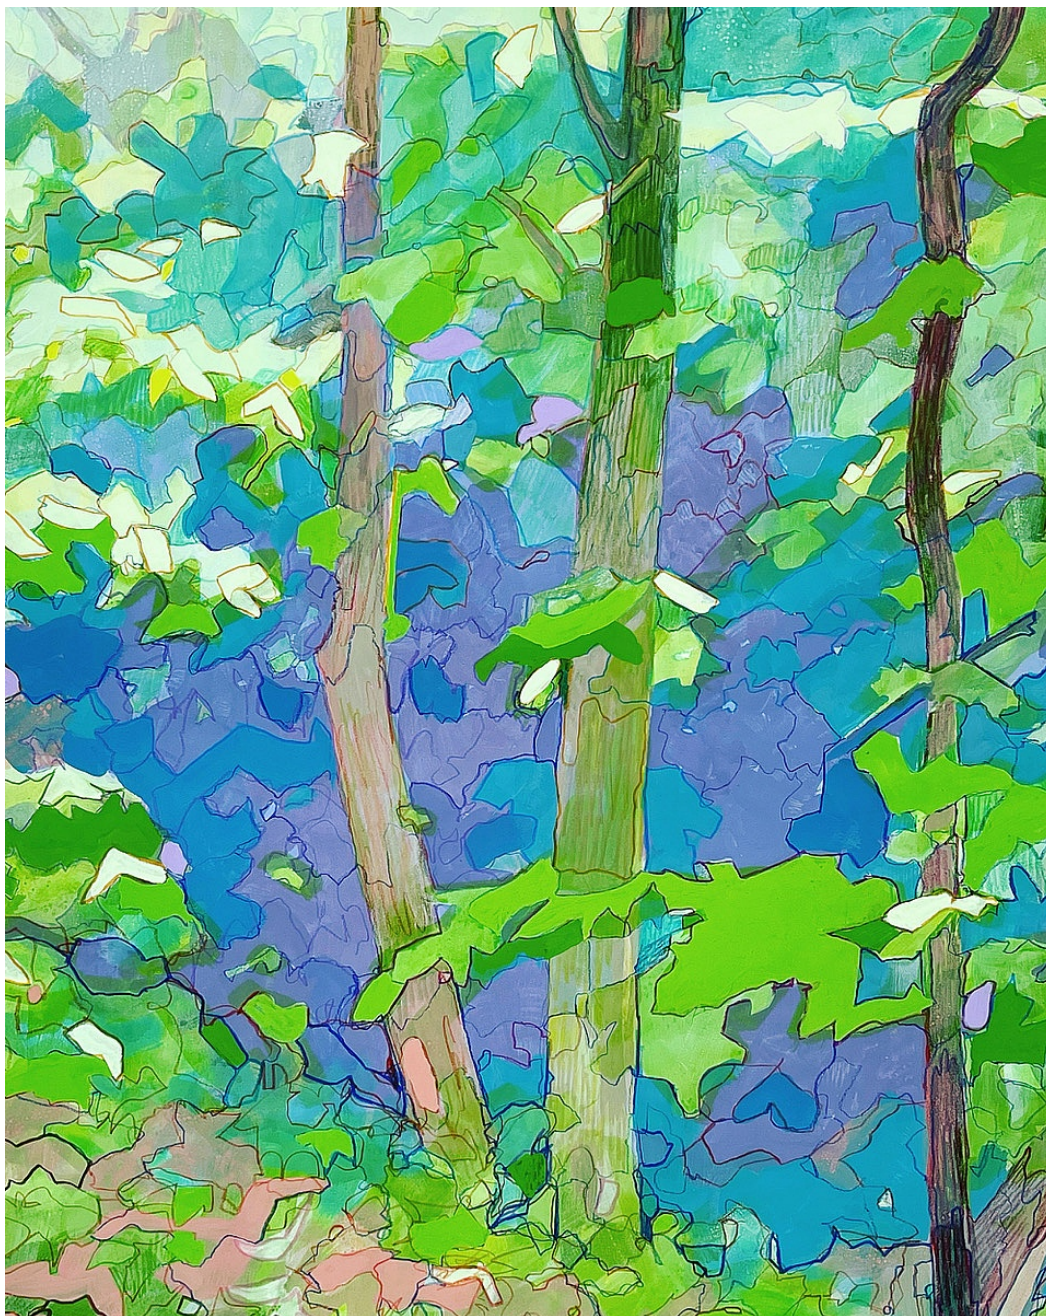

Sandy Litchfield

Lavender Woods, 2022

Gouache and colored pencil on paper

20h x 16w in

SLI153

$ 1,800.00