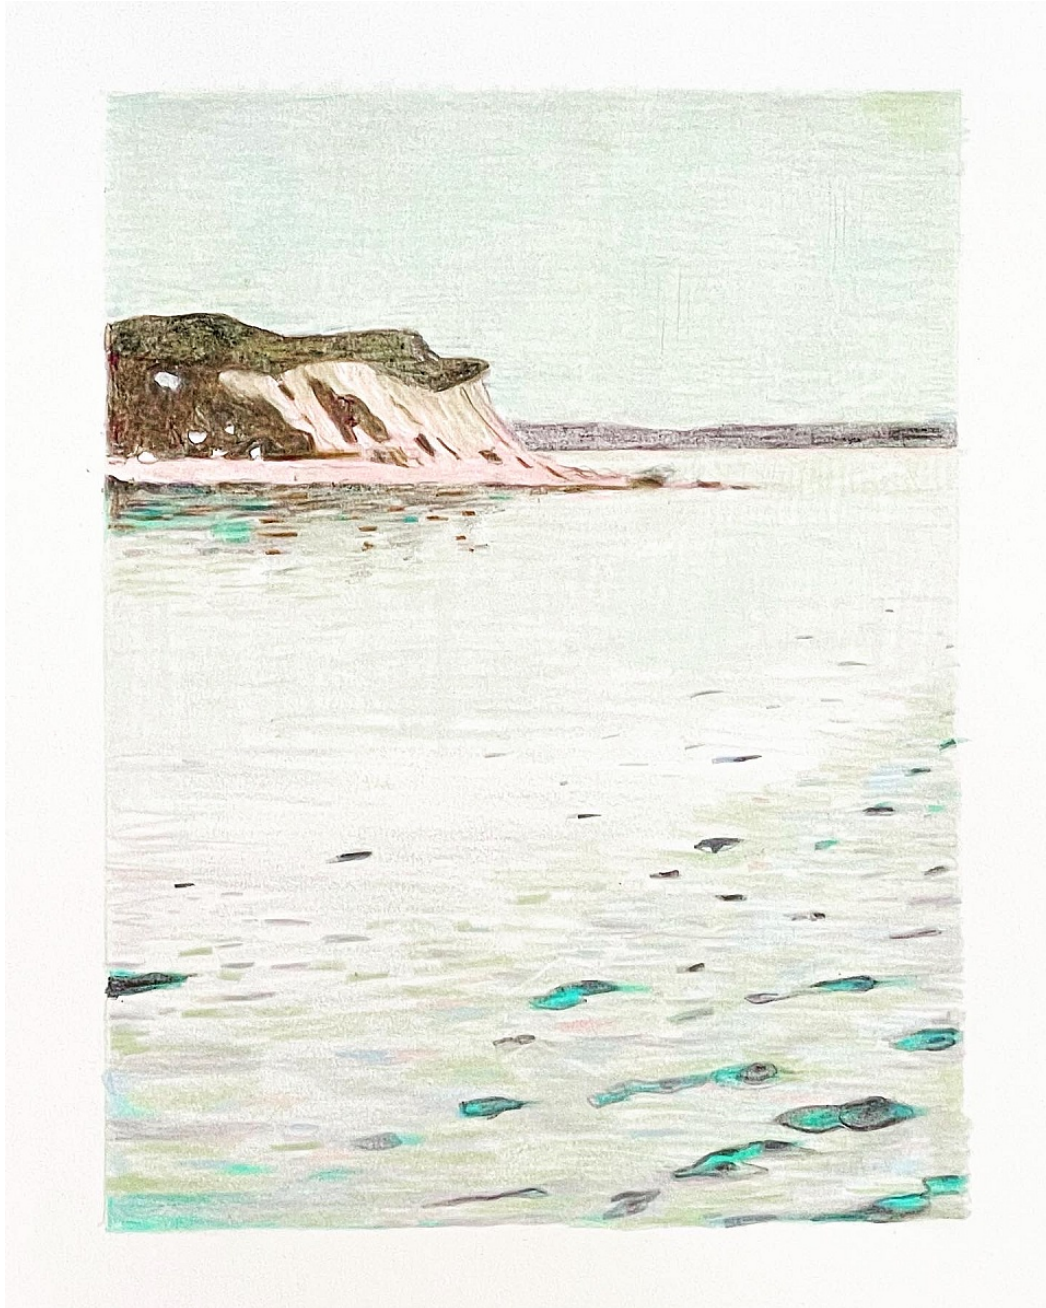

EXHIBITION CATALOG WITH PRICING

Sandy Litchfield
8-9-21, 2021
Colored pencil on paper
paper: 10.5 x 8.75 in
image: 8 x 6 in.
SLI179
\$ 500.00

Sandy Litchfield
8-11-21, 2021
Colored pencil on paper
paper: 10.5 x 8.5 in.
image: 8 x 6 in.
SLI178
\$ 500.00

Sandy Litchfield
8-5-22, 2022
Colored pencil on paper
Image: 9 x 7 in.
Paper: 10.75 x 8.5 in.
SLI141
\$ 500.00

Sandy Litchfield
8-6-22, 2022
Colored pencil on paper
Image: 9 x 7 in.
Paper: 10.75 x 8.5 in.
SLI142
\$ 500.00