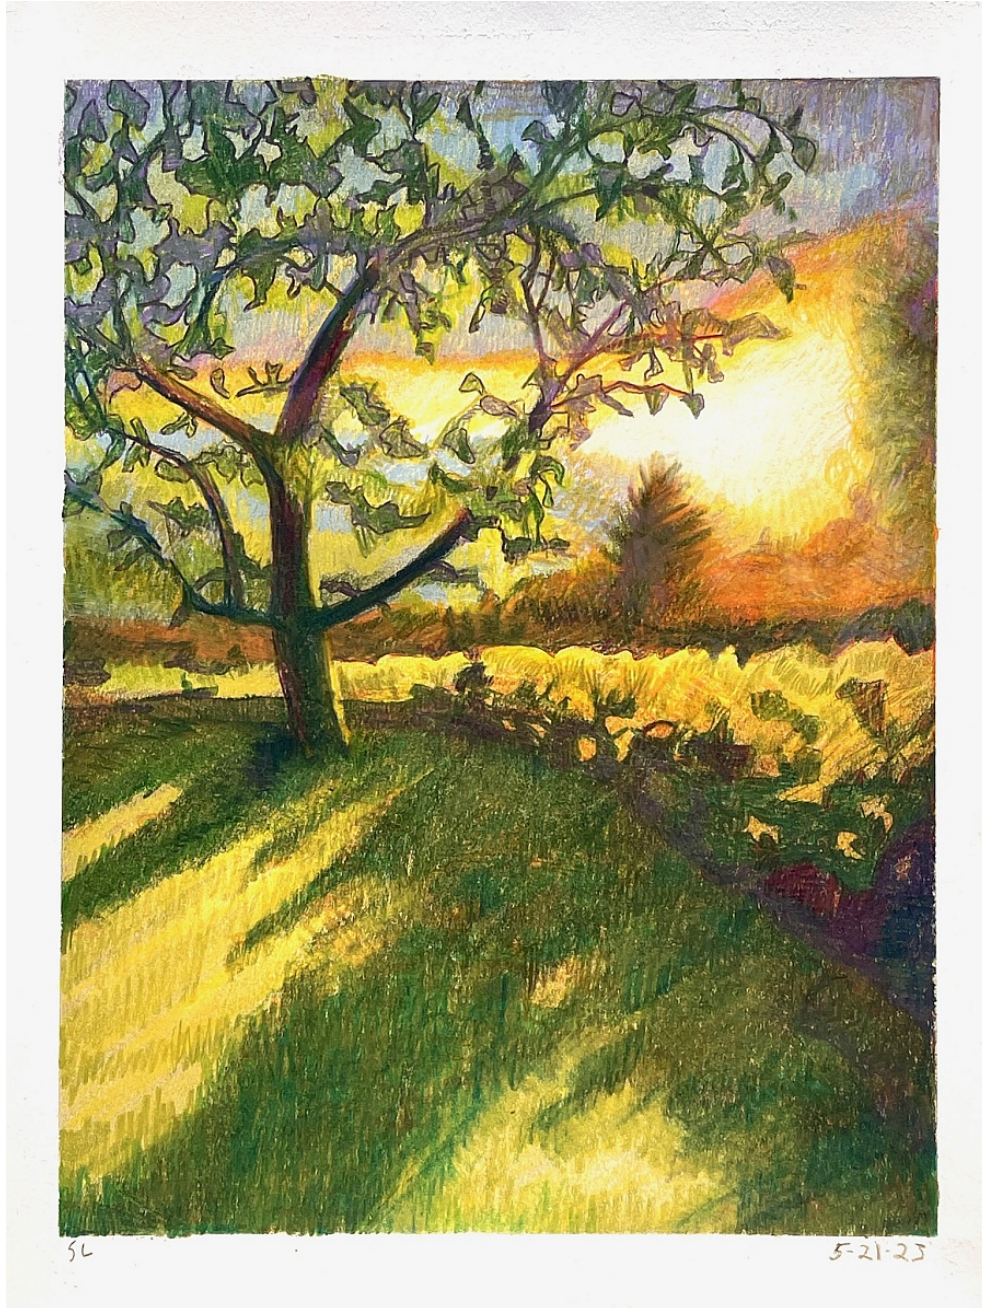

Sandy Litchfield
5-21-23, 2023
paper: 13.5 x 10.25 in.
image: 12 x 9 inches
SLI181
$ 750.00