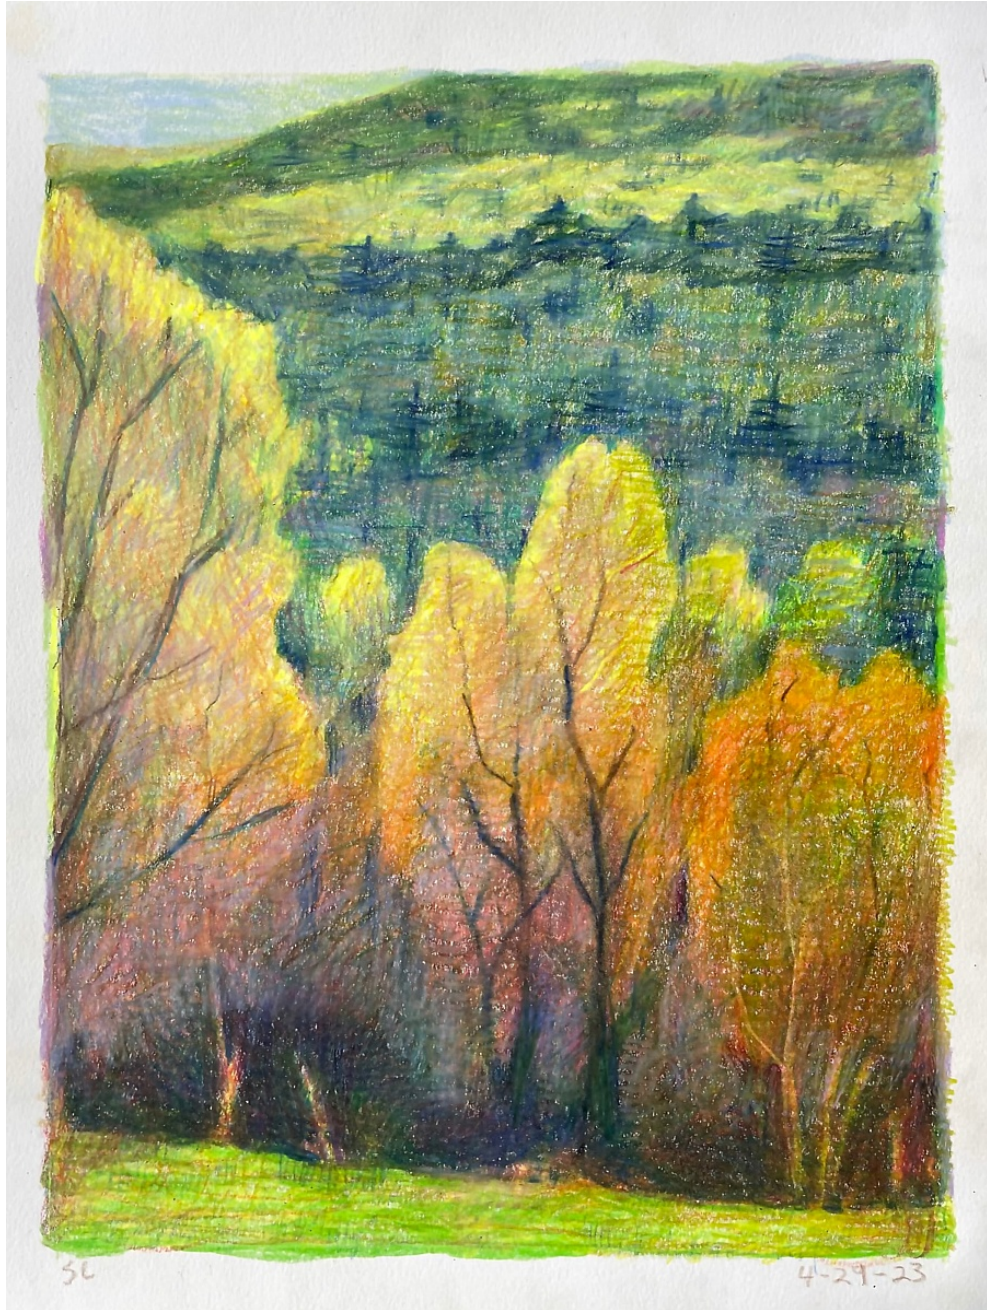

Sandy Litchfield
4-29-23, 2023
Paper: 13.5 x 10.25 in.
Image: 12 x 9 in.
SLI180
$ 750.00