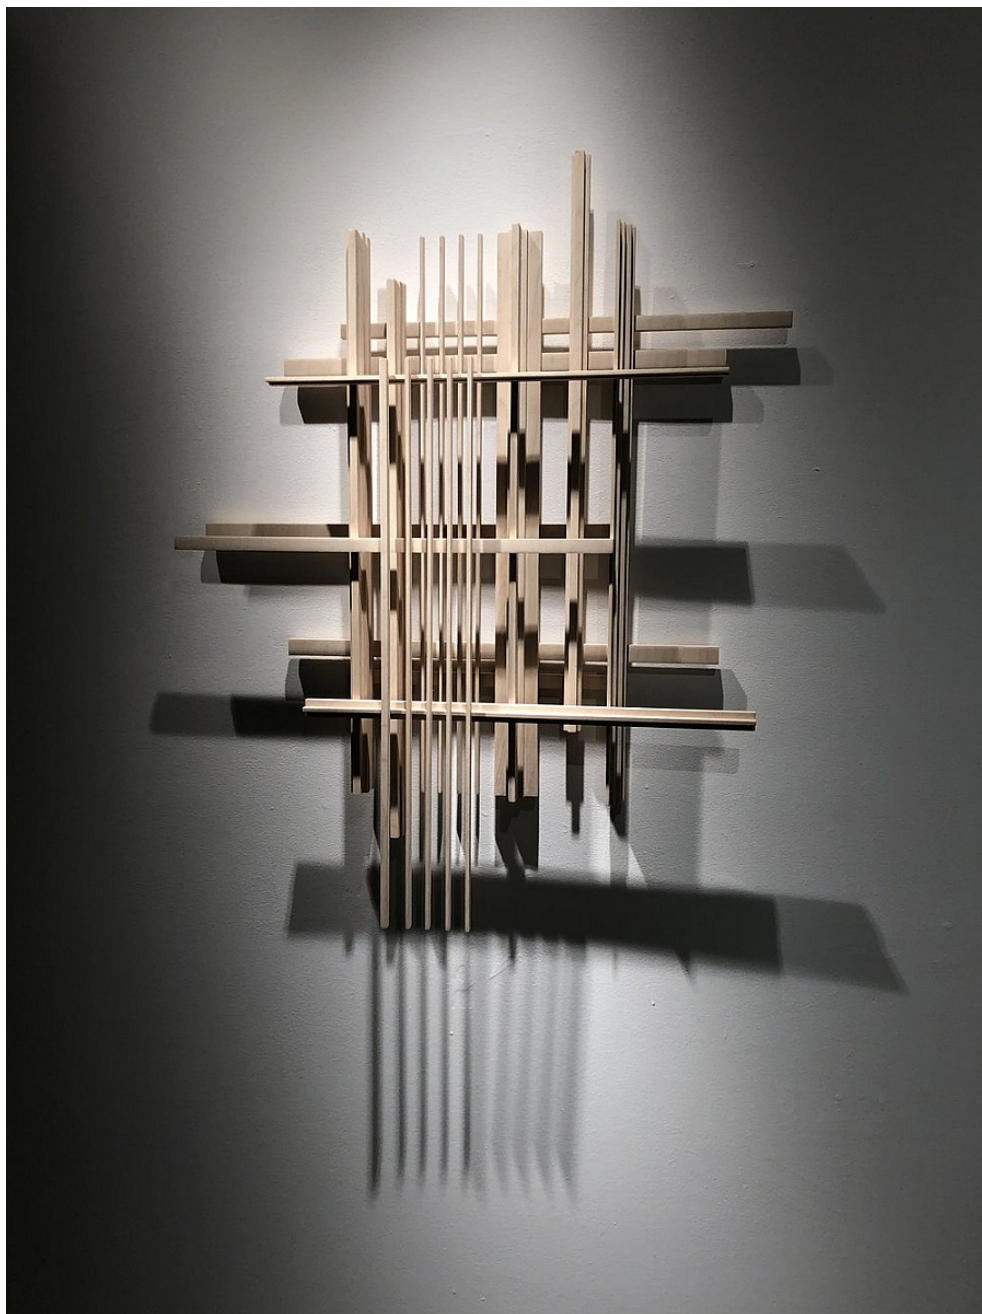

Rich Lanet
Intersections, 2018
Unfinished natural wood
33h x 41w x 4d in
RLA004
$ 3,200.00