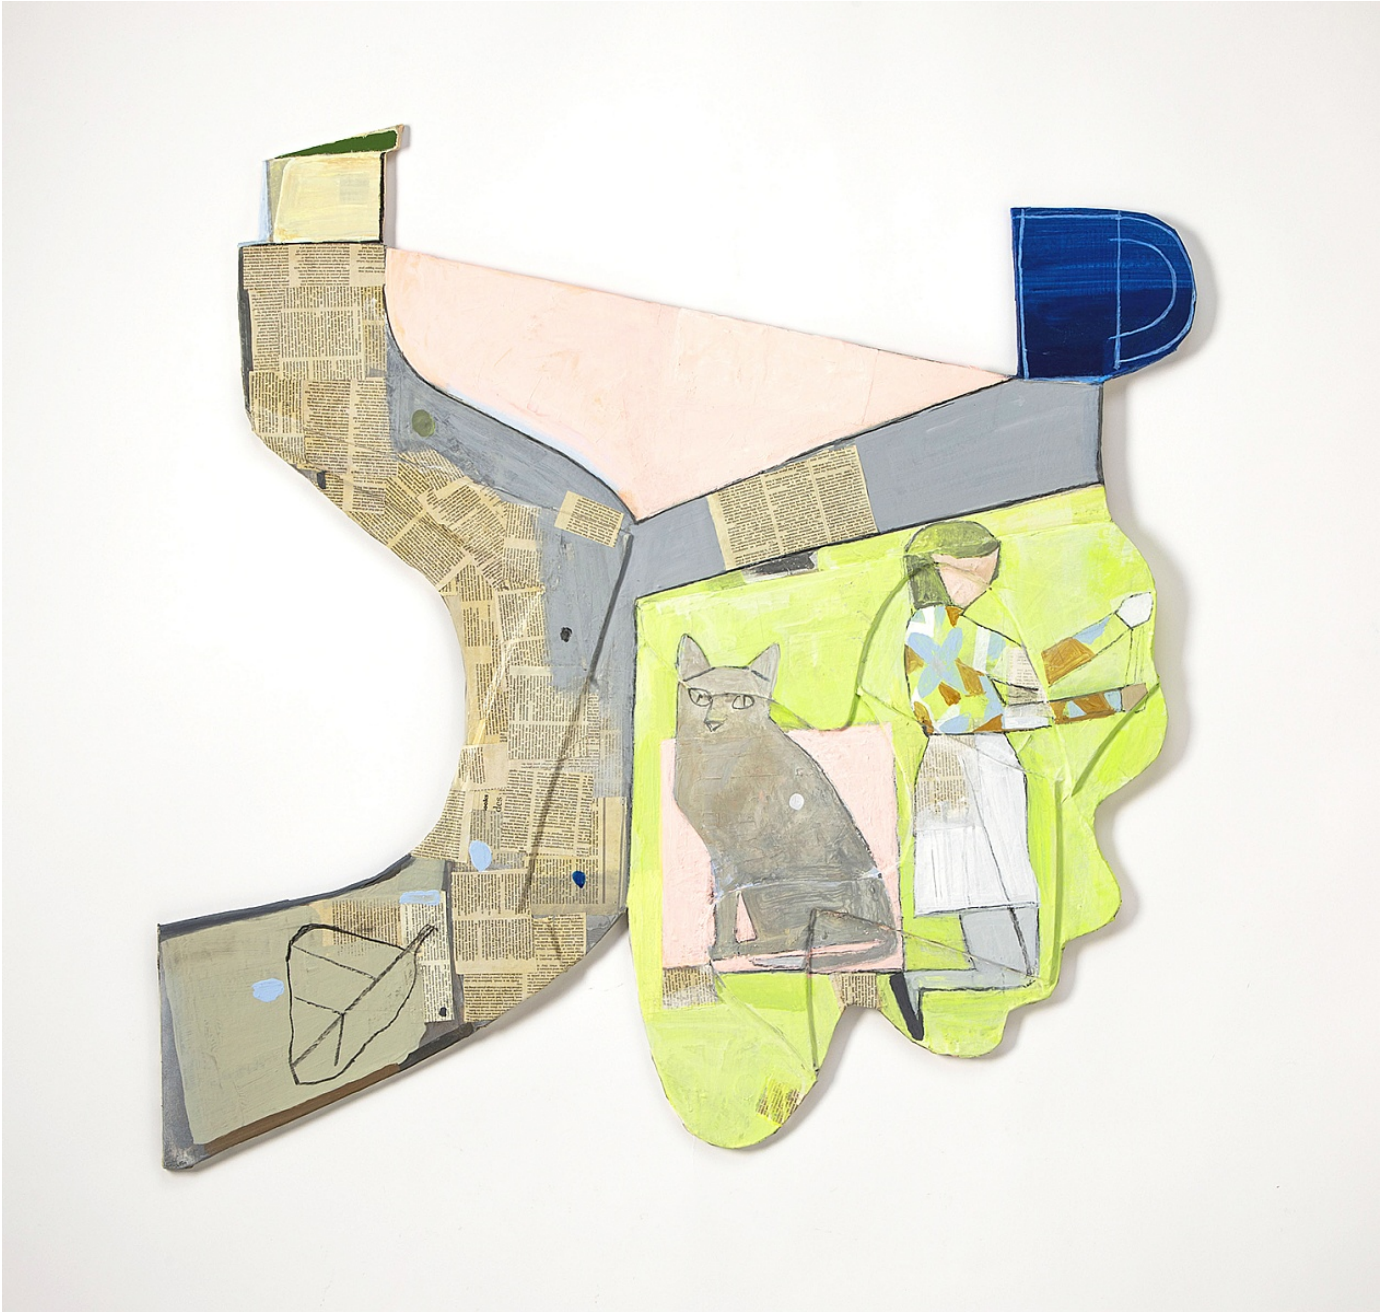

Miriam Hitchcock
Landscape with Blue Mug, 2023
Mixed Media
37h x 40w in
MHI001
$ 6,200.00