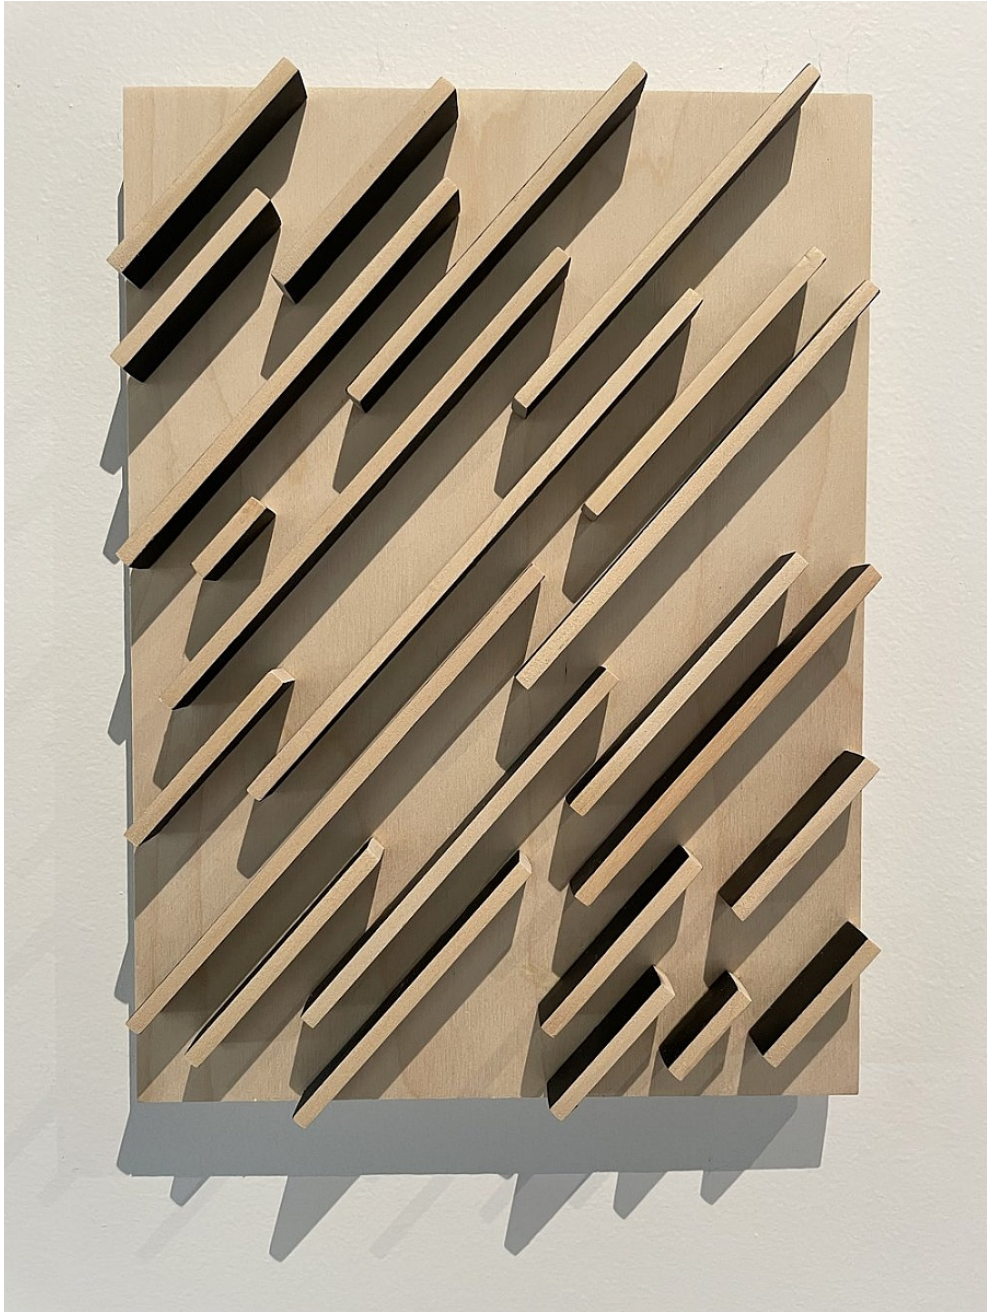

Rich Lanet
Diagonal Rain, 2022
Acrylic painted and natural wood
11.50h x 8.50w x 1.25d in
RLA002
$ 1,800.00