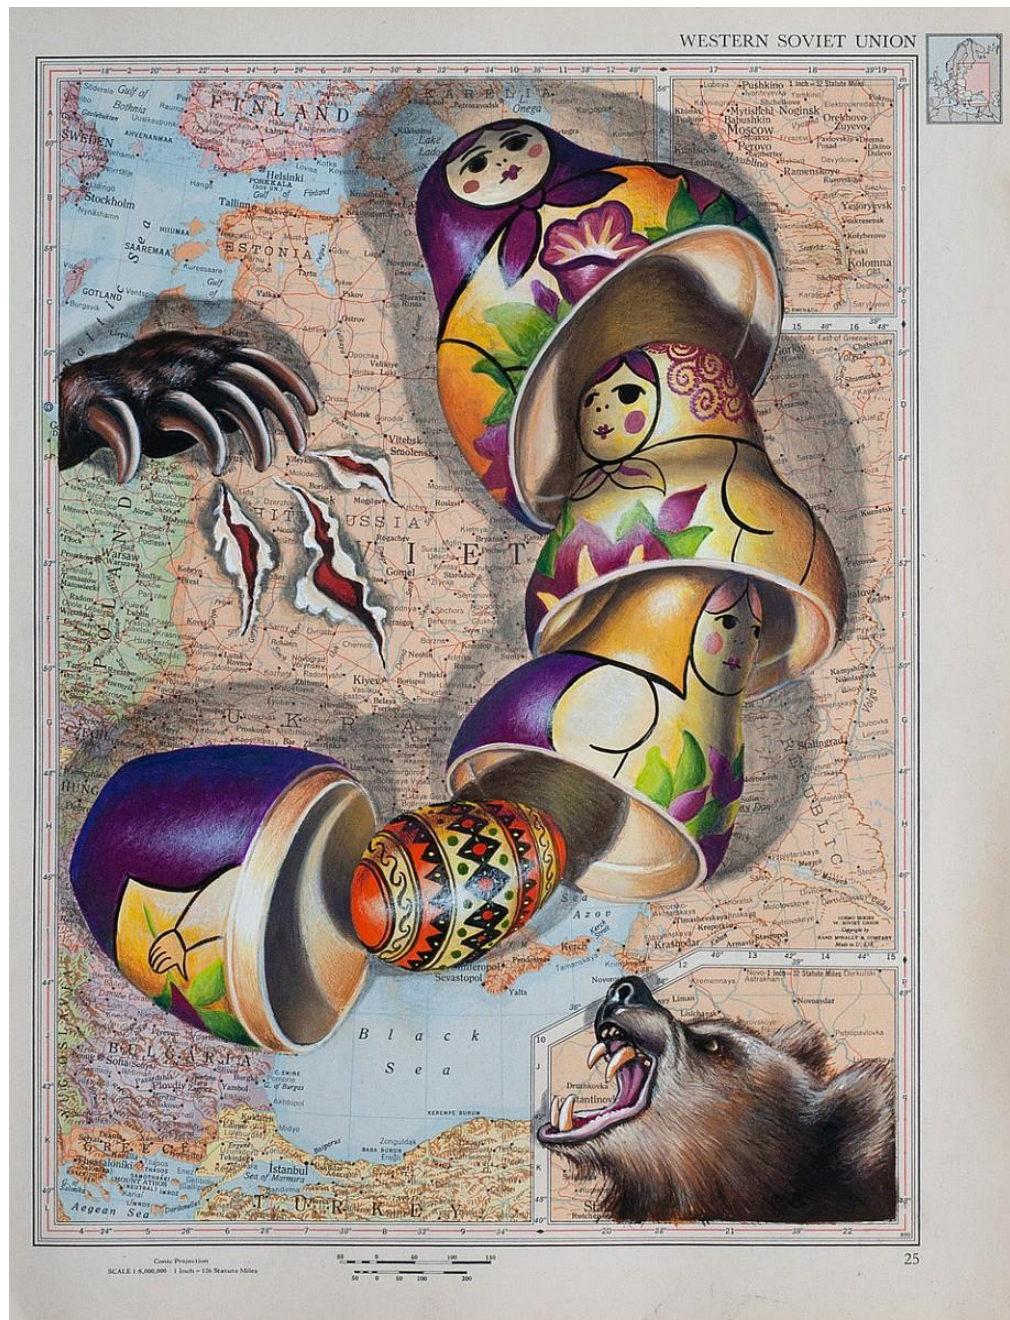

Carol Wax
Fly-Over State, 2020
Gouache, watercolor and pencil on 1946 Rand-McNally World Atlas map
11h x 14w in
CW003
\$ 3,200.00

Carol Wax
Shark-Infested Waters, 2020
Gouache and pencil on 1946 Rand-McNally World Atlas map
14h x 11w in
CW004
\$ 3,200.00

Carol Wax

Midnight Sun, 2020

Gouache and pencil on 1946 Rand-McNally World Atlas map,

14h x 11w in

CW005

\$ 3,200.00

Carol Wax

Unbearable, 2022