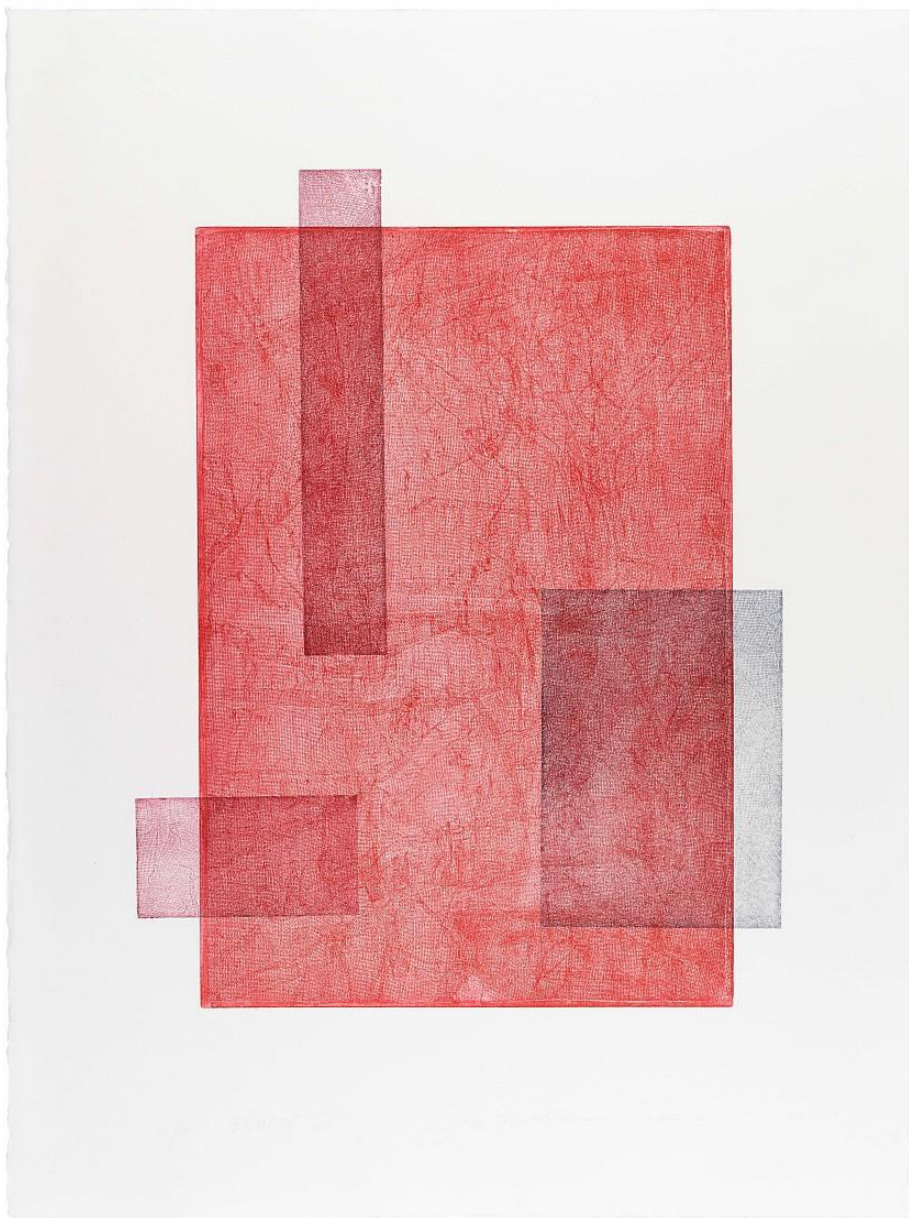

Debra Pearlman

Blanket III, 2022

Monoprint

Image size: 20 3/4 x 15 3/4 inches, 52.7 x 40 cm

Sheet Size: 30 x 22 inches, 76.2 x 55.9 cm

DP005

$ 1,900.00