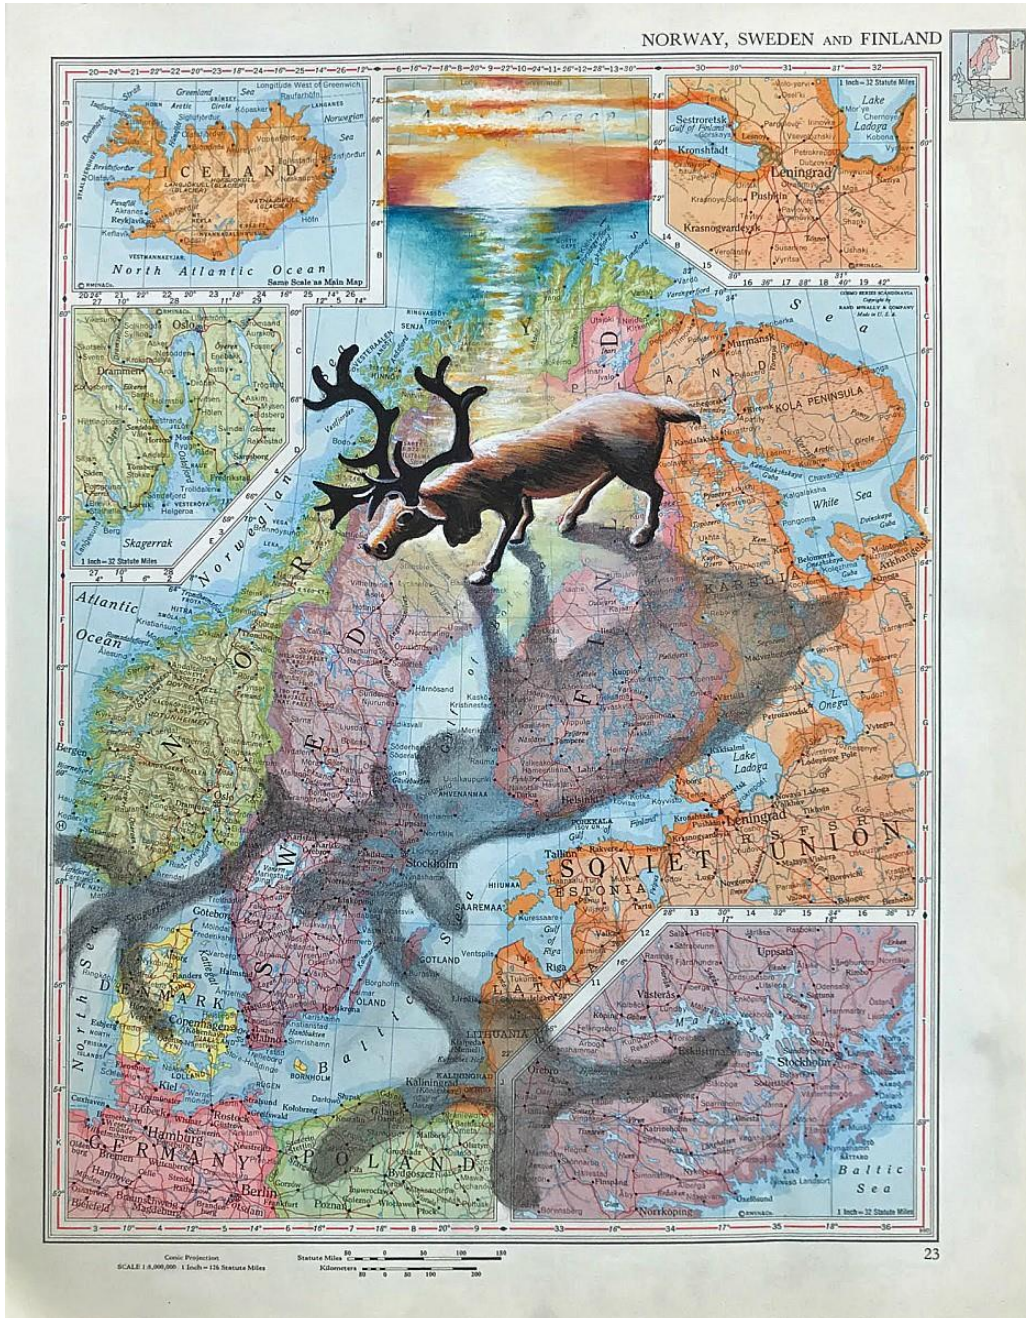

Yellow Landscape 2, 2022

Flashe, acrylic, gouache, and watercolor on paper (Arches 300 HP)

30h x 22.50w in

ES004

\$ 2,100.00

Carol Wax
Dart Bored, 2020
Gouache and graphite pencil on 1946 Rand-McNally World Atlas Map
11h x 14w in
Framed: 17.50h x 21.50w in
CW001
\$ 3,500.00

Carol Wax
Fly-Over State, 2020
Gouache, watercolor and pencil on 1946 Rand-McNally World Atlas map
11h x 14w in
CW003
\$ 3,200.00

Carol Wax
Shark-Infested Waters, 2020
Gouache and pencil on 1946 Rand-McNally World Atlas map
14h x 11w in
CW004
\$ 3,200.00