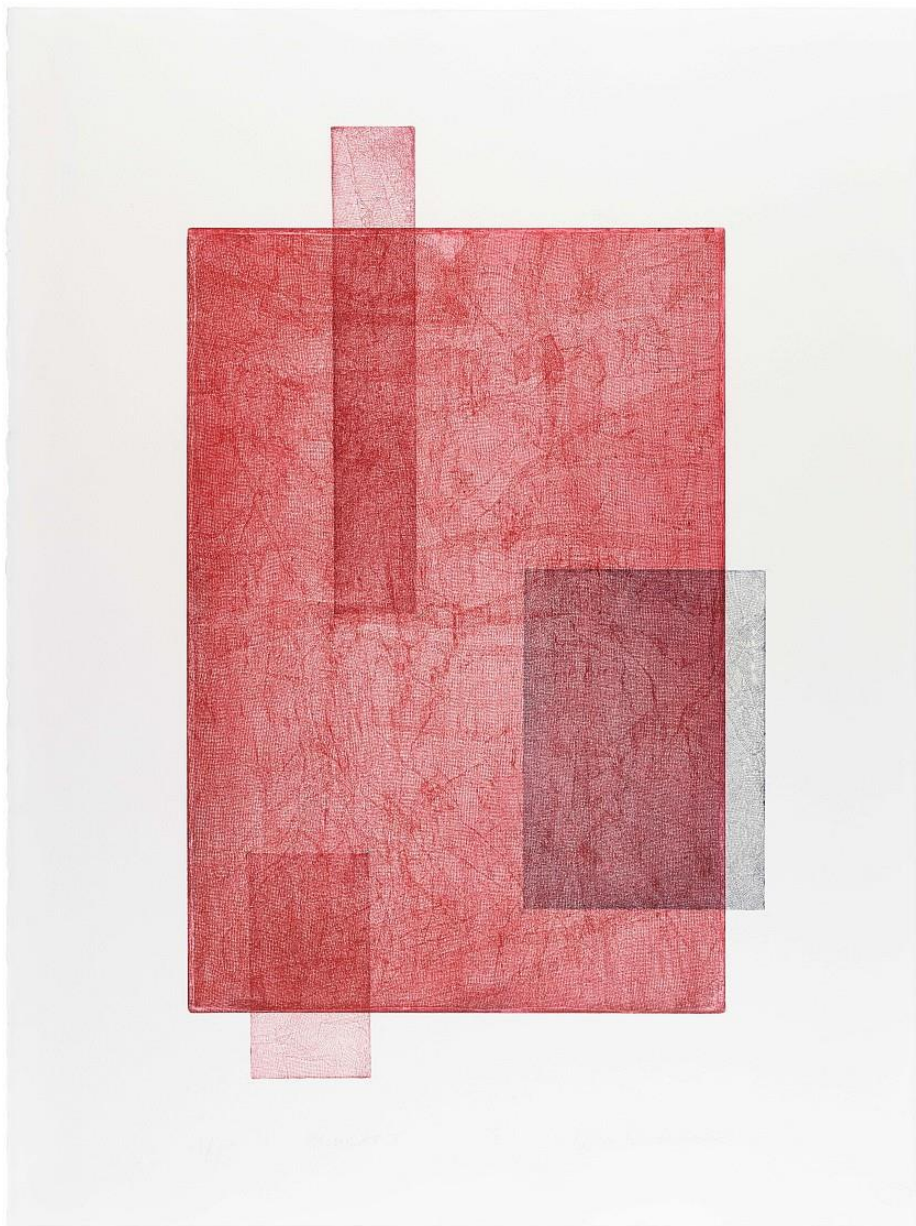

Monoprint

Image Size: 14 1/2 x 8 inches, 36.8 x 20.3 cm

Sheet Size: 15 x 12 inches, 38 x 30.5 cm

DP002

\$ 1,700.00

Debra Pearlman
Blanket Geometries I, 2022
Monoprint
30h x 22w in
Framed: 33.50h x 26w in
DP004
\$ 2,250.00

Marcia Scanlon
Rabbit, 2021
watercolor, pencil, ink on layered paper
17h x 13.50w in
MSL003
\$ 950.00

Marcia Scanlon
Sheep, 2021
watercolor, photocollage, pencil, ink on layered paper
17h x 13.50w in
MSL004
\$ 1,150.00