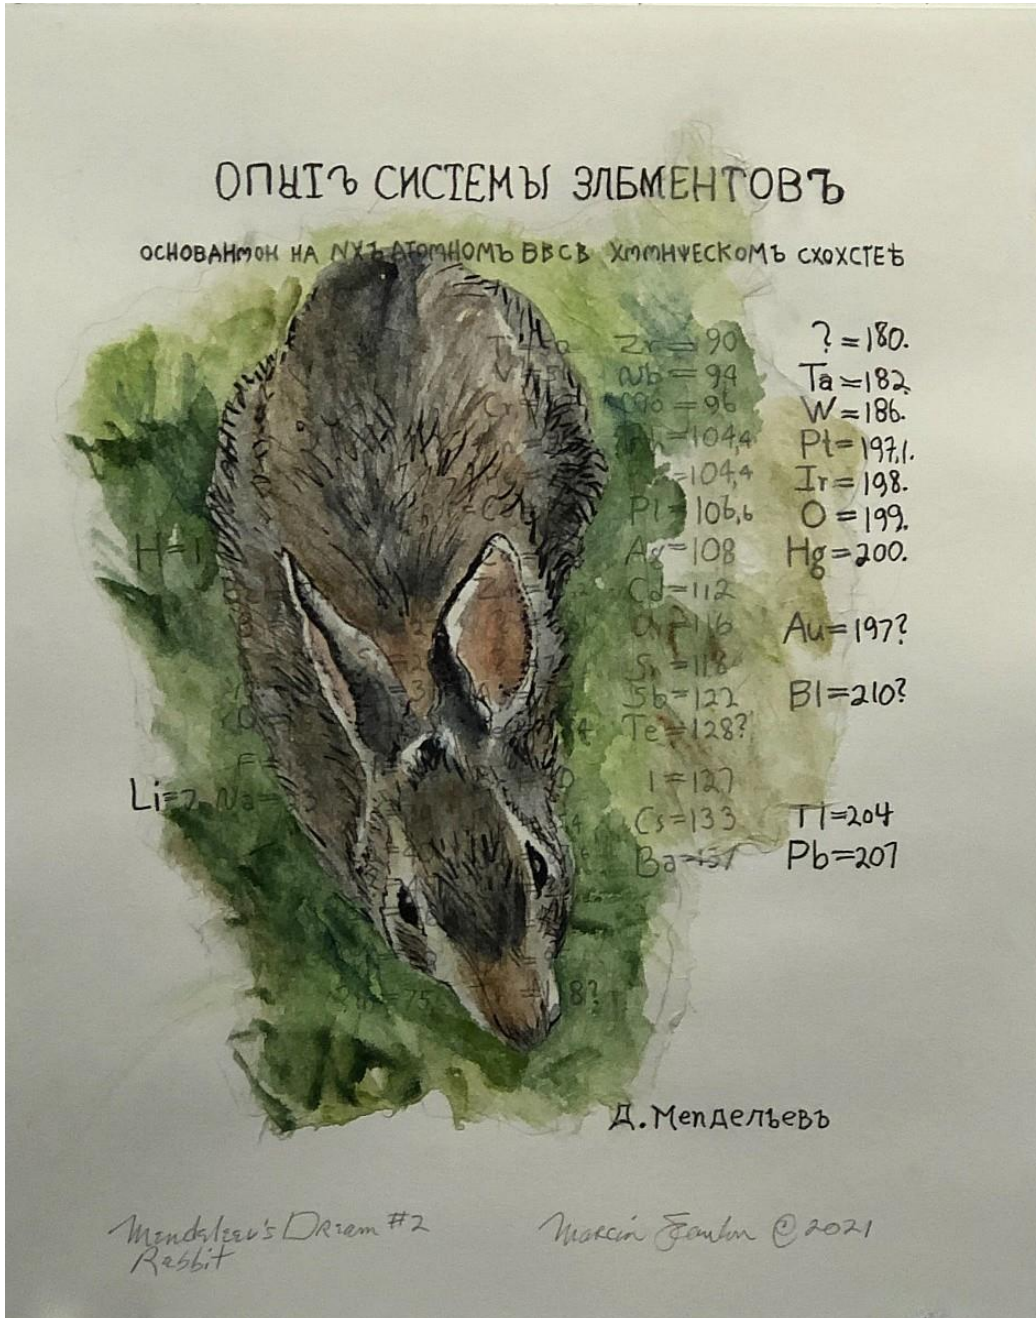

Monoprint

Image Size: 14 1/2 x 8 inches, 36.8 x 20.3 cm

Sheet Size: 15 x 12 inches, 38 x 30.5 cm

DP002

\$ 1,700.00

Debra Pearlman
Blanket Geometries I, 2022
Monoprint
30h x 22w in
Framed: 33.50h x 26w in
DP004
\$ 2,250.00

Debra Pearlman

Blanket II, 2022

Monoprint

Image Size: 23 1/4 x 14 inches, 59 x 35.6 cm

Sheet Size: 30 x 22 inches, 76.2 x 55.9 cm

DP003

\$ 1,900.00

Marcia Scanlon
Chickens, 2021
watercolor, photocollage, pencil, ink on layered paper
17h x 13.50w in
MSL001
\$ 950.00

Marcia Scanlon
Rabbit, 2021
watercolor, pencil, ink on layered paper
17h x 13.50w in
MSL003
\$ 950.00

Marcia Scanlon
Sheep, 2021
watercolor, photocollage, pencil, ink on layered paper
17h x 13.50w in
MSL004
\$ 1,150.00

Marcia Scanlon
Squirrel, 2021
watercolor, photocollage, pencil, ink on layered paper
17h x 13.50w in
MSL005
\$ 950.00

Marcia Scanlon
Nighttime Sky, 2021
watercolor, photcollage, ink, pencil on layered paper
17h x 13.50w in
MSL002
\$ 950.00