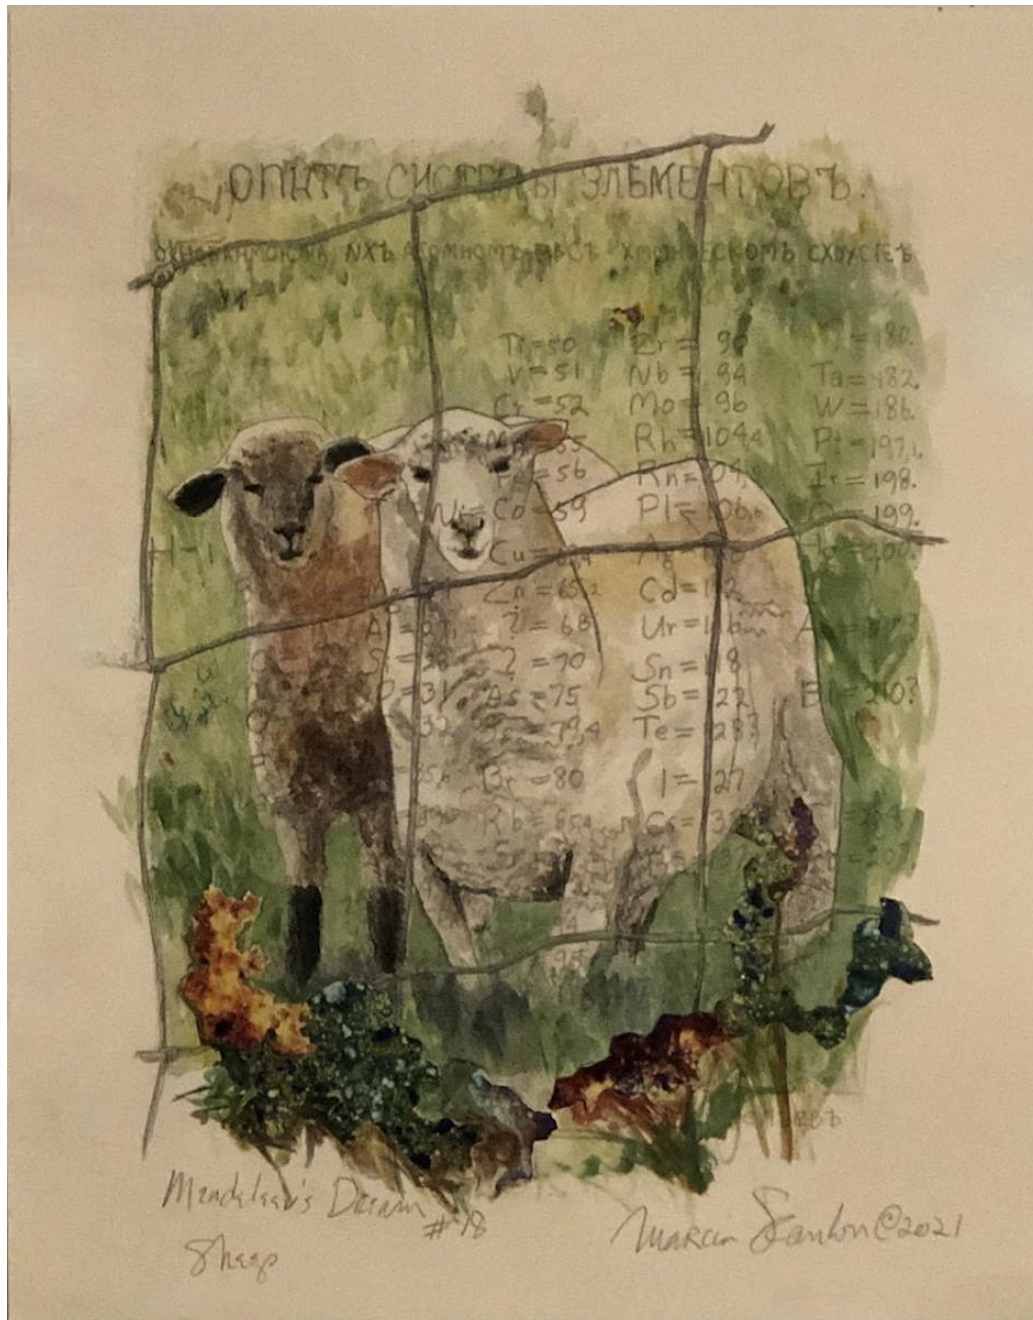

Debra Pearlman

Blanket II, 2022

Monoprint

Image Size: 23 1/4 x 14 inches, 59 x 35.6 cm

Sheet Size: 30 x 22 inches, 76.2 x 55.9 cm

DP003

\$ 1,900.00

Marcia Scanlon
Chickens, 2021
watercolor, photocollage, pencil, ink on layered paper
17h x 13.50w in
MSL001
\$ 950.00

Marcia Scanlon
Rabbit, 2021
watercolor, pencil, ink on layered paper
17h x 13.50w in
MSL003
\$ 950.00

Marcia Scanlon
Sheep, 2021
watercolor, photocollage, pencil, ink on layered paper
17h x 13.50w in
MSL004
\$ 1,150.00