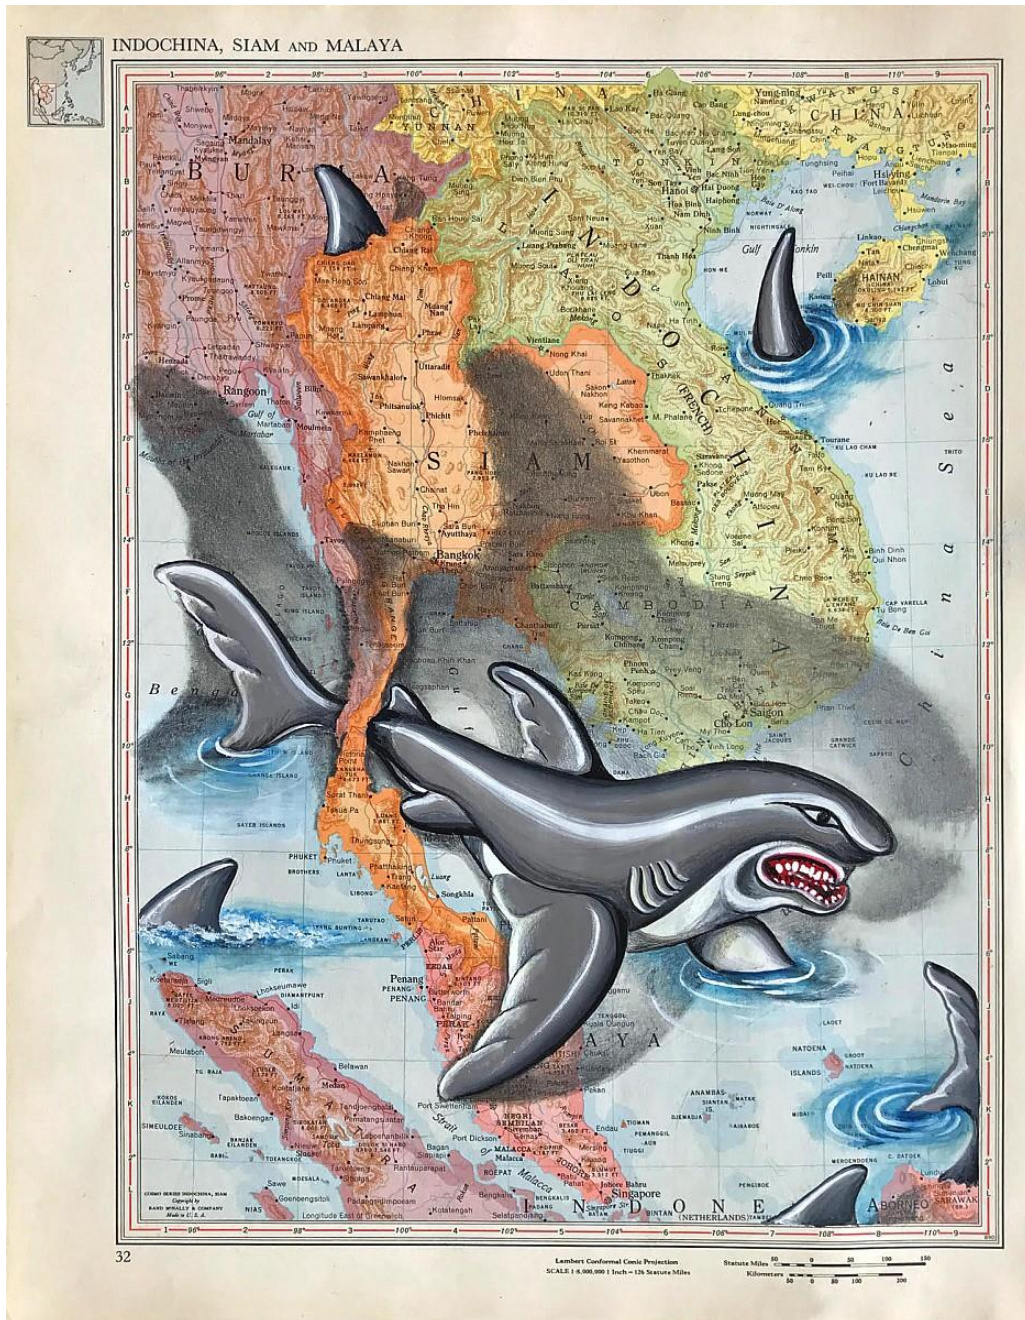

Yellow Landscape 2, 2022

Flashe, acrylic, gouache, and watercolor on paper (Arches 300 HP)

30h x 22.50w in

ES004

\$ 2,100.00

Carol Wax
Dart Bored, 2020
Gouache and graphite pencil on 1946 Rand-McNally World Atlas Map
11h x 14w in
Framed: 17.50h x 21.50w in
CW001
\$ 3,500.00

Carol Wax
Fly-Over State, 2020
Gouache, watercolor and pencil on 1946 Rand-McNally World Atlas map
11h x 14w in
CW003
\$ 3,200.00

Carol Wax
Shark-Infested Waters, 2020
Gouache and pencil on 1946 Rand-McNally World Atlas map
14h x 11w in
CW004
\$ 3,200.00

Carol Wax

Midnight Sun, 2020

Gouache and pencil on 1946 Rand-McNally World Atlas map,

14h x 11w in

CW005

\$ 3,200.00

Carol Wax

Unbearable, 2022