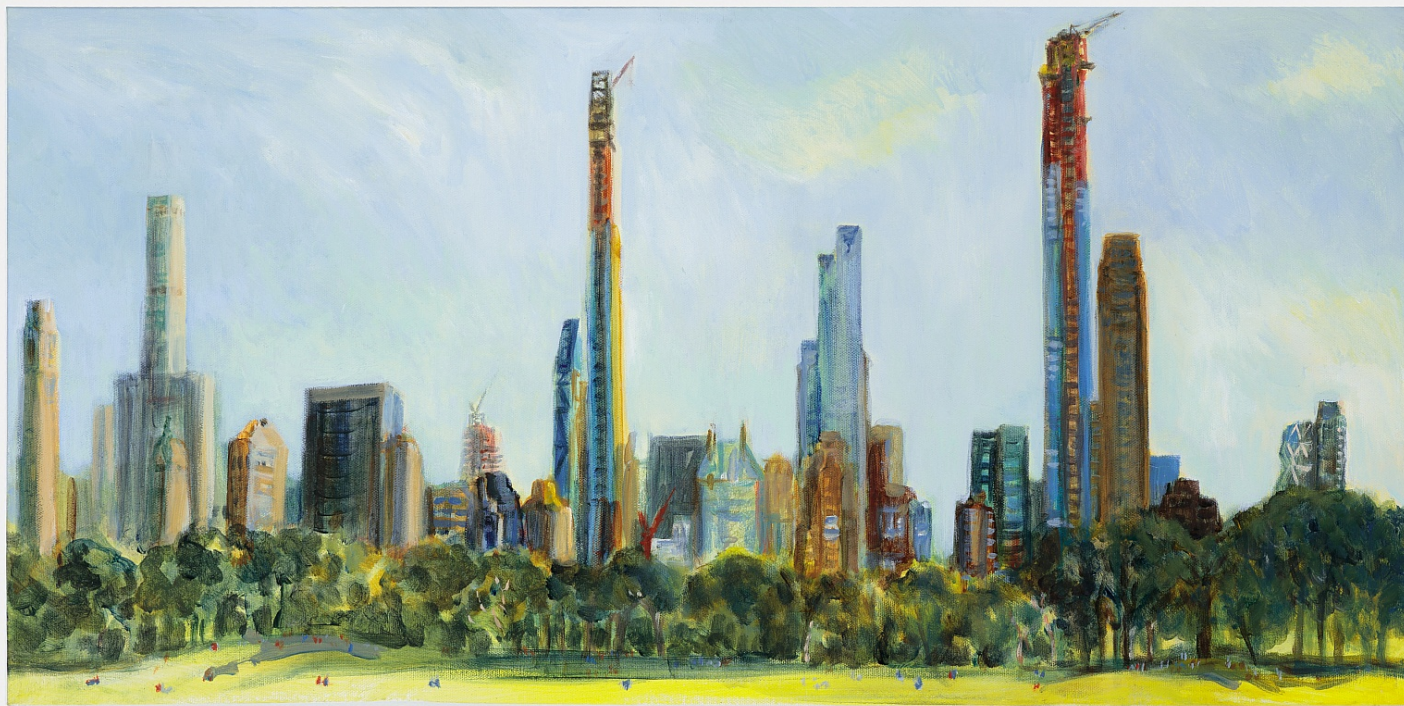

GWYNETH LEECH: LIMINAL NEW YORK

Gwyneth Leech

View to the West from the Studio with Building Rising, 2016

Oil on wood panel

18h x 24w in

GWN029

\$ 3,750.00

Gwyneth Leech
Spiral Rising, View to the South, 2019
Acrylic and oil on wood panel
18h x 24w in
GWN013
\$ 3,750.00

Gwyneth Leech
Cort Theatre and Building Rising, View from West 48th Street #4, 2020
Oil on wood panel
12h x 9w in
GWN021
\$ 1,800.00

Gwyneth Leech
Cort Theatre and Building Rising, View from West 48th Street #3, 2020
Oil on wood panel
12h x 9w in
GWN020
\$ 1,800.00

Gwyneth Leech
Midtown Sunset with Zimapheria's Encampment, Corner of 39th Street and 10th Avenue, 2021
Oil on canvas
32h x 42w in
GWN010
\$ 9,000.00

Gwyneth Leech
Billionaire's Row from Sheep Meadow, August, 2019
Acrylic on canvas
15h x 30w in
GWN012
\$ 4,250.00