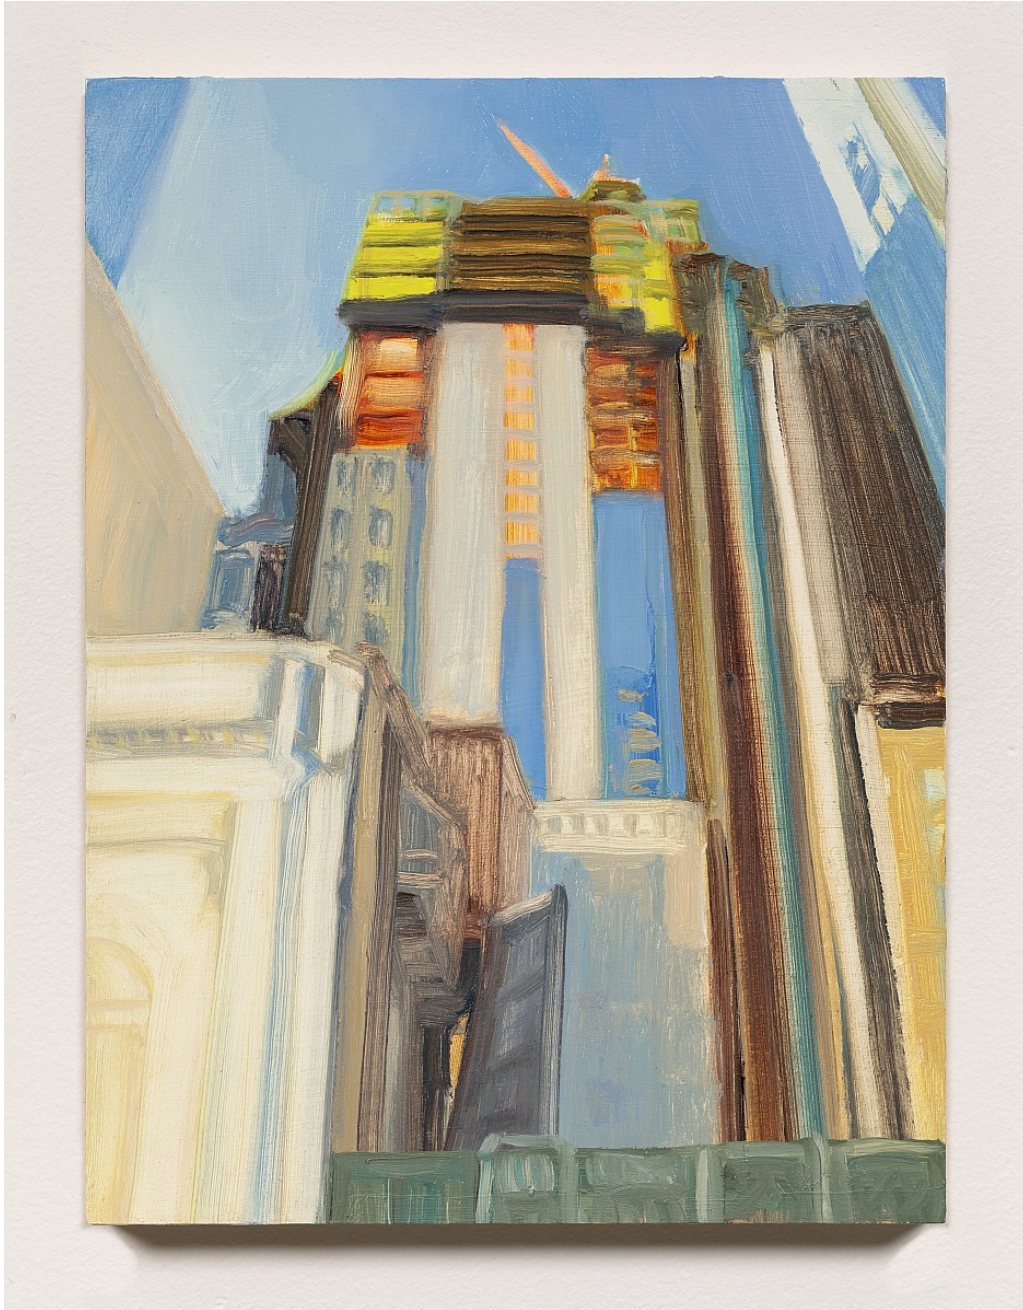

GWYNETH LEECH: LIMINAL NEW YORK

Gwyneth Leech

View to the West from the Studio with Building Rising, 2016

Oil on wood panel

18h x 24w in

GWN029

\$ 3,750.00

Gwyneth Leech
Spiral Rising, View to the South, 2019
Acrylic and oil on wood panel
18h x 24w in
GWN013
\$ 3,750.00

Gwyneth Leech
Cort Theatre and Building Rising, View from West 48th Street #4, 2020
Oil on wood panel
12h x 9w in
GWN021
\$ 1,800.00

Gwyneth Leech
Cort Theatre and Building Rising, View from West 48th Street #3, 2020
Oil on wood panel
12h x 9w in
GWN020
\$ 1,800.00

Gwyneth Leech
Cort Theatre and Building Rising, View from West 48th Street #1, 2019
Oil on wood panel
12h x 9w in
GWN018
\$ 1,800.00

Gwyneth Leech
Cort Theatre and Building Rising, View from West 48th Street #2, 2019
Oil on wood panel
12h x 9w in
GWN019
\$ 1,800.00

Gwyneth Leech
Midtown Sunset with Zimapheria's Encampment, Corner of 39th Street and 10th Avenue, 2021
Oil on canvas
32h x 42w in
GWN010
\$ 9,000.00

Gwyneth Leech
Billionaire's Row from Sheep Meadow, August, 2019
Acrylic on canvas
15h x 30w in
GWN012
\$ 4,250.00