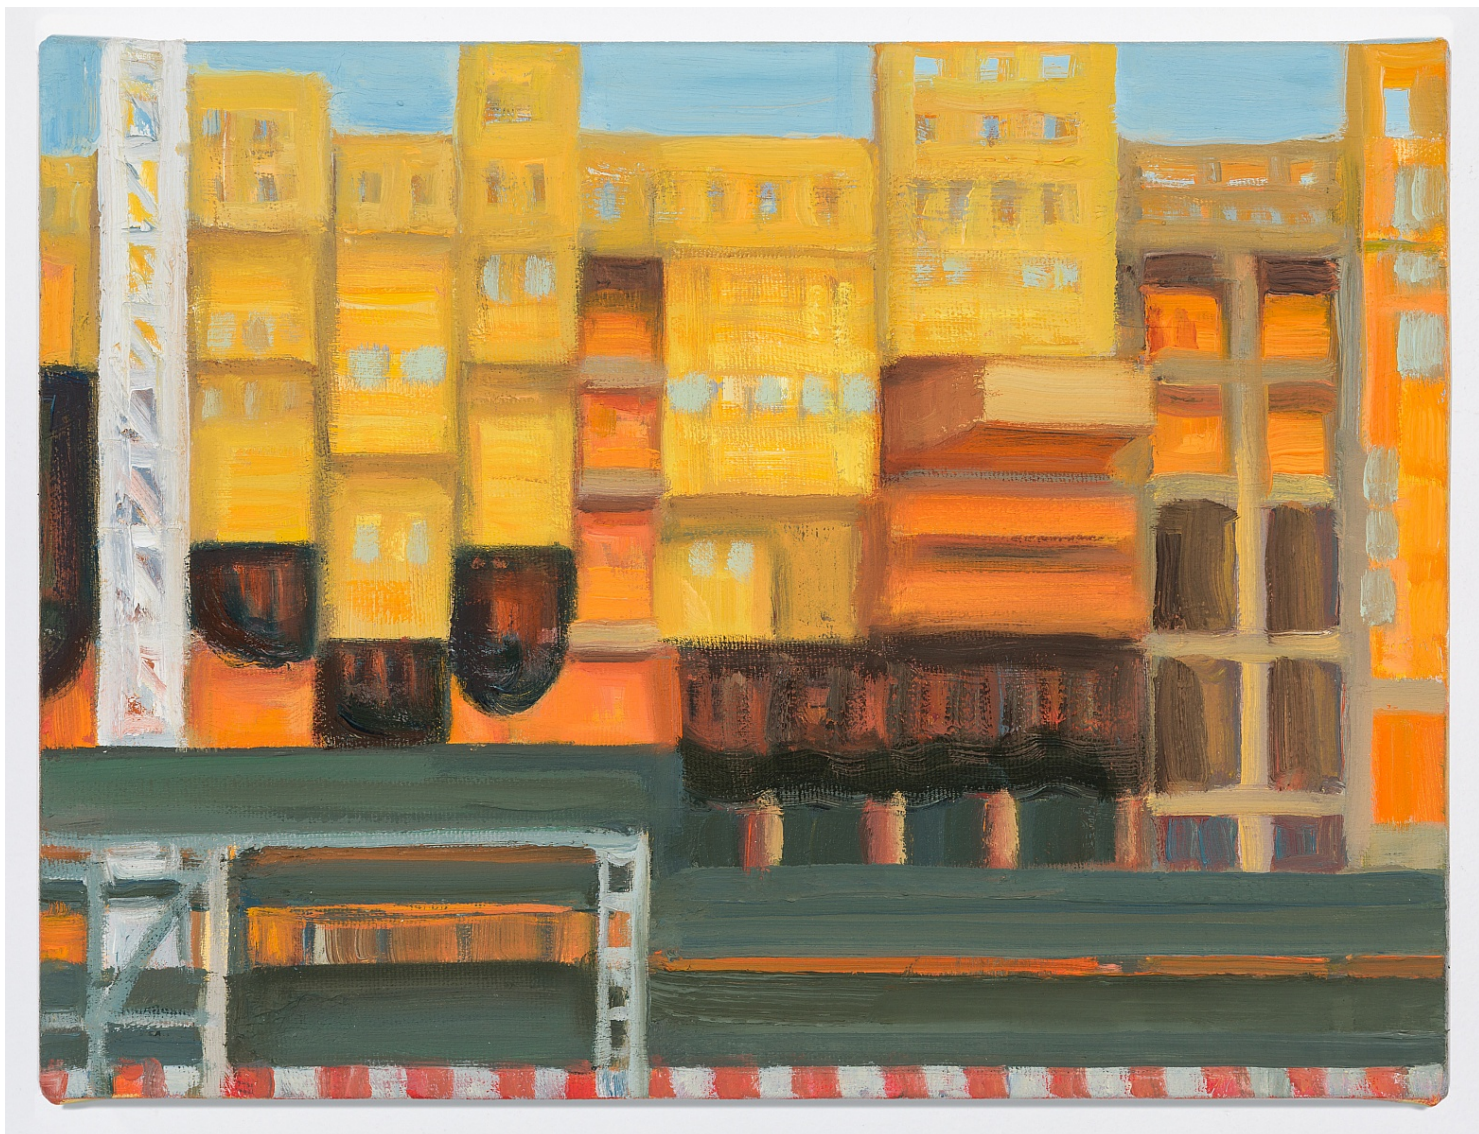

Gwyneth Leech
Scaffold Covers #2, Upper West Side, Afternoon, 2022
oil on canvas
9h x 12w in
GWN026
$ 1,800.00