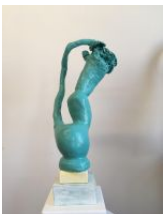

\$875

Roberley Bell
Foreign Object #35, 2021
Paper clay and wire
29h x 17w x 15d in
RBL001

\$8,000

Sandy Litchfield
Fortitude, 2021
Oil on canvas
38h x 38w in
SLI094

\$5,750

Roberley Bell
Foreign Object #34, 2020
Plaster, ceramic, foil on wood blocks
24h x 10w x 8d in
RBL005

\$3,200

Sandy Litchfield
Solving Small Problems, 2020
Gouache on paper
21.50h x 21.50w in
Framed: 25h x 25w in
SLI095

\$2,500

Sandy Litchfield
Inside View, 2020
Gouache on paper
21.50h x 21.50w in
Framed: 25h x 25w in
SLI096