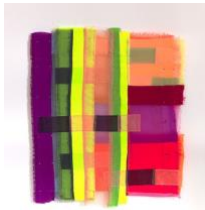

Linda Kamille Schmidt b. 08/18/1962
Gauge, 2024
fabric, thread, pins, plastic
12.0h x 10.0w in
framed: 17.0h x 15.0w in
(LSH061)

$ 1,800.00