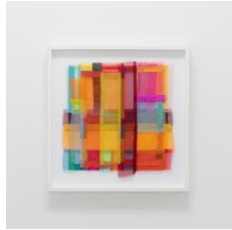

LINDA SCHMIDT price list 2025

Linda Kamille Schmidt b. 08/18/1962
Glow, 2024
mixed fabric and metal install rods
96h x 51w x 5d in

\$ 8,000.00

(LSH067)

Linda Kamille Schmidt b. 08/18/1962
Flux, 2024
fabric, thread, pins, plastic
36.0h x 40.0w in
framed: 40.0h x 32.0w in
(LSH057)

\$ 5,500.00

Linda Kamille Schmidt b. 08/18/1962
Footing, 2024
fabric, thread, pins, plastic
29.0h x 24.0w in
framed: 34.0h x 28.0w in
(LSH058)

\$ 4,800.00

Linda Kamille Schmidt b. 08/18/1962
Scale, 2024
fabric, thread, pins, plastic
28.0h x 23.0w in
framed: 34.0h x 28.0w in
(LSH065)

\$ 4,800.00

Linda Kamille Schmidt b. 08/18/1962 \$ 3,500.00
Untitled (0399), 2021
Fabric, painted interfacing, and plexi spacers
20.0h x 19.0w in
50.16h x 48.9w x 0.64d cm
(LSH004)

Linda Kamille Schmidt b. 08/18/1962 \$ 3,500.00
Circuit, 2023
fabric, thread, pins, plastic
22.0h x 20.0w in
framed: 26.0h x 24.0w in
(LSH047)