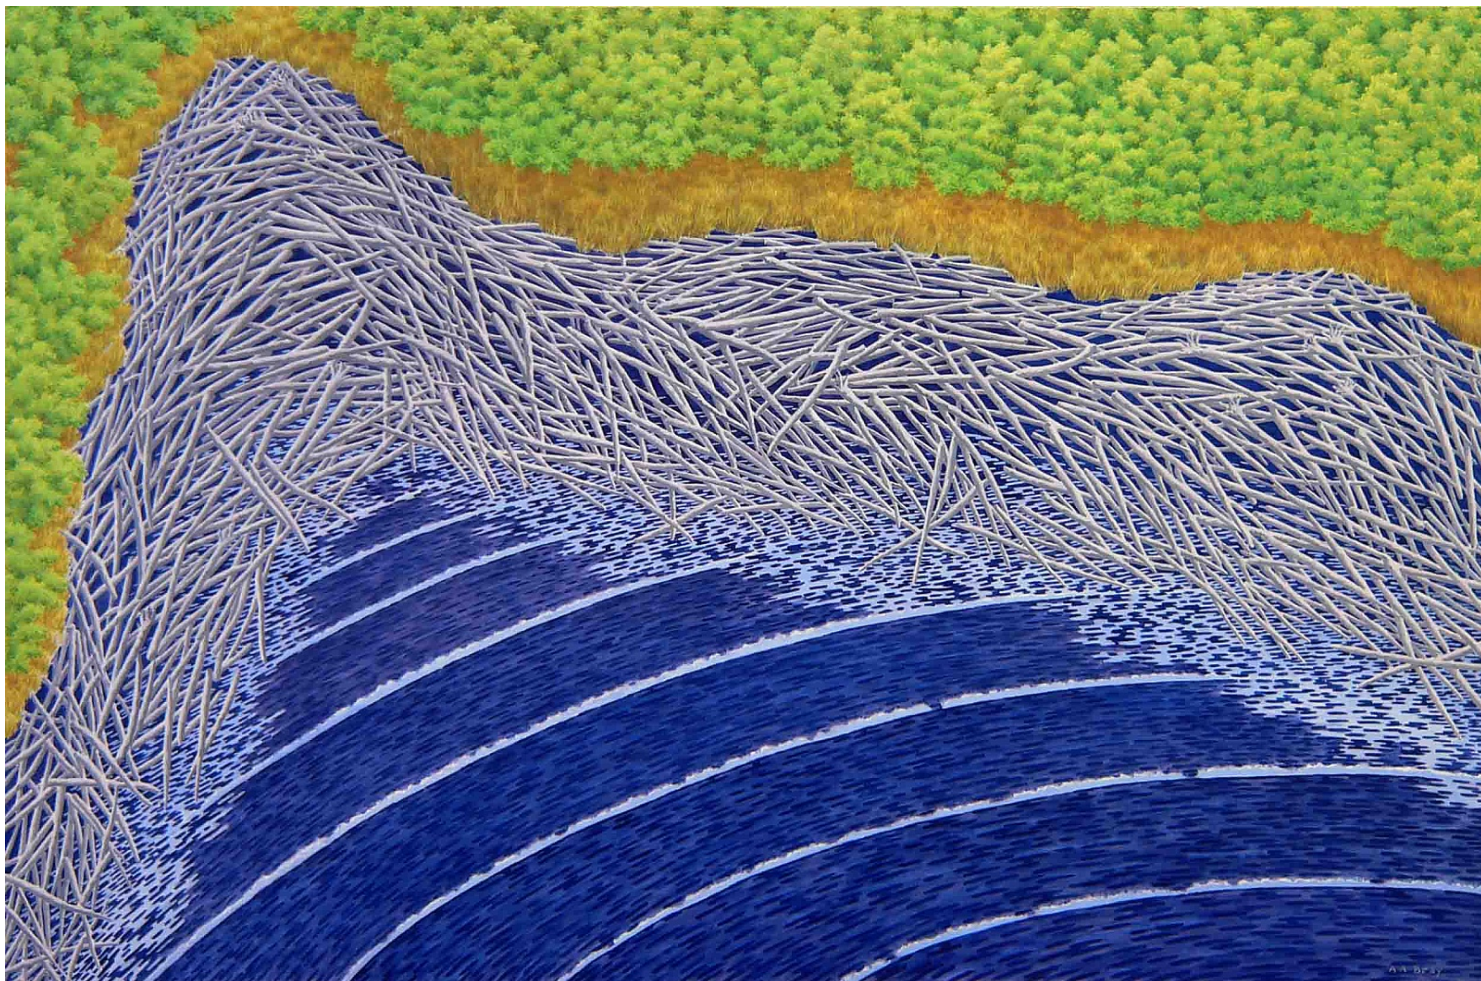

Alan Bray
Winter Spruce, 2018
Casein on panel
8.50h x 11w in
ABR037
\$ 5,000.00
(Available)

Alan Bray
January Thaw, 2016
Casein tempera on panel
18h x 24w in
ABR028
\$ 12,000.00
(Available)

Alan Bray
Ghost (Edition: 10/40), 2012
Lithograph on Rives BFK
30h x 22.50w in
ABR010
\$ 1,150.00
(Available)