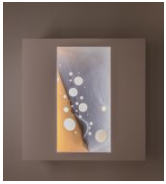

BENTLEY MEEKER AVAILABLE WORKS

Bentley Meeker
Untitled, 2017
Wood and light (LED strips)
72h x 28w x 5.38d in
4 of 5
BEM001

\$ 18,000.00

Bentley Meeker
Untitled (EXPL_1), 2019
Resin, Birch, canvas, 3200K LED, and 5600 LED
40h x 40w x 8d in
BEM006

\$ 26,000.00

Bentley Meeker
Untitled (EXPL_9), 2019
Resin, Birch, canvas, 3200K LED, and 5600 LED
40h x 40w x 8d in
BEM014

\$ 26,000.00

Bentley Meeker
Untitled (EXPL_E), 2019
Resin, Birch, canvas, 3200K LED, and 5600 LED
21.50h x 21.50w x 8d in
BEM020

\$ 9,600.00

Bentley Meeker
Untitled (EXPL_O), 2019
Resin, Birch, canvas, 3200K LED, and 5600 LED
21.50h x 21.50w x 8d in
BEM030

\$ 9,600.00

Bentley Meeker
Untitled (EXPL_Q), 2019
Resin, Birch, canvas, 3200K LED, and 5600 LED
21.50h x 21.50w x 8d in
BEM032

\$ 9,600.00

Bentley Meeker
Untitled (EXPL_R), 2019
Resin, Birch, canvas, 3200K LED, and 5600 LED
21.50h x 21.50w x 8d in
BEM033

\$ 9,600.00

Bentley Meeker
Untitled (EXPL_13), 2019
Resin, Birch, canvas, 3200K LED, and 5600 LED
40h x 40w x 8d in
BEM046