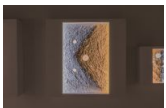

BENTLEY MEEKER AVAILABLE WORKS

Bentley Meeker
Untitled, 2017
Wood and light (LED strips)
72h x 28w x 5.38d in
4 of 5
BEM001

\$ 18,000.00

Bentley Meeker
Untitled (EXPL_1), 2019
Resin, Birch, canvas, 3200K LED, and 5600 LED
40h x 40w x 8d in
BEM006

\$ 26,000.00

Bentley Meeker
Untitled (EXPL_9), 2019
Resin, Birch, canvas, 3200K LED, and 5600 LED
40h x 40w x 8d in
BEM014

\$ 26,000.00

Bentley Meeker
Untitled (EXPL_E), 2019
Resin, Birch, canvas, 3200K LED, and 5600 LED
21.50h x 21.50w x 8d in
BEM020

\$ 9,600.00

Bentley Meeker
Untitled (EXPL_O), 2019
Resin, Birch, canvas, 3200K LED, and 5600 LED
21.50h x 21.50w x 8d in
BEM030

\$ 9,600.00

Bentley Meeker
Untitled (EXPL_Q), 2019
Resin, Birch, canvas, 3200K LED, and 5600 LED
21.50h x 21.50w x 8d in
BEM032

\$ 9,600.00

Bentley Meeker
Untitled (EXPL_R), 2019
Resin, Birch, canvas, 3200K LED, and 5600 LED
21.50h x 21.50w x 8d in
BEM033

\$ 9,600.00

Bentley Meeker
Untitled (EXPL_13), 2019
Resin, Birch, canvas, 3200K LED, and 5600 LED
40h x 40w x 8d in
BEM046