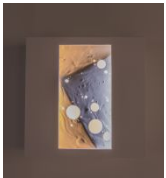

BENTLEY MEEKER AVAILABLE WORKS

Bentley Meeker
Untitled, 2017
Wood and light (LED strips)
72h x 28w x 5.38d in
4 of 5
BEM001

\$ 18,000.00

Bentley Meeker
Untitled (EXPL_1), 2019
Resin, Birch, canvas, 3200K LED, and 5600 LED
40h x 40w x 8d in
BEM006

\$ 26,000.00

Bentley Meeker
Untitled (EXPL_9), 2019
Resin, Birch, canvas, 3200K LED, and 5600 LED
40h x 40w x 8d in
BEM014

\$ 26,000.00

Bentley Meeker
Untitled (EXPL_E), 2019
Resin, Birch, canvas, 3200K LED, and 5600 LED
21.50h x 21.50w x 8d in
BEM020

\$ 9,600.00

Bentley Meeker
Untitled (EXPL_O), 2019
Resin, Birch, canvas, 3200K LED, and 5600 LED
21.50h x 21.50w x 8d in
BEM030

\$ 9,600.00

Bentley Meeker
Untitled (EXPL_Q), 2019
Resin, Birch, canvas, 3200K LED, and 5600 LED
21.50h x 21.50w x 8d in
BEM032

\$ 9,600.00

Bentley Meeker
Untitled (EXPL_R), 2019
Resin, Birch, canvas, 3200K LED, and 5600 LED
21.50h x 21.50w x 8d in
BEM033

\$ 9,600.00

Bentley Meeker
Untitled (EXPL_13), 2019
Resin, Birch, canvas, 3200K LED, and 5600 LED
40h x 40w x 8d in
BEM046