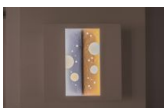

BENTLEY MEEKER AVAILABLE WORKS

Bentley Meeker
Untitled, 2017
Wood and light (LED strips)
72h x 28w x 5.38d in
4 of 5
BEM001

\$ 18,000.00

Bentley Meeker
Untitled (EXPL_1), 2019
Resin, Birch, canvas, 3200K LED, and 5600 LED
40h x 40w x 8d in
BEM006

\$ 26,000.00

Bentley Meeker
Untitled (EXPL_9), 2019
Resin, Birch, canvas, 3200K LED, and 5600 LED
40h x 40w x 8d in
BEM014

\$ 26,000.00

Bentley Meeker
Untitled (EXPL_E), 2019
Resin, Birch, canvas, 3200K LED, and 5600 LED
21.50h x 21.50w x 8d in
BEM020

\$ 9,600.00

Bentley Meeker
Untitled (EXPL_O), 2019
Resin, Birch, canvas, 3200K LED, and 5600 LED
21.50h x 21.50w x 8d in
BEM030

\$ 9,600.00

Bentley Meeker
Untitled (EXPL_Q), 2019
Resin, Birch, canvas, 3200K LED, and 5600 LED
21.50h x 21.50w x 8d in
BEM032

\$ 9,600.00

Bentley Meeker
Untitled (EXPL_R), 2019
Resin, Birch, canvas, 3200K LED, and 5600 LED
21.50h x 21.50w x 8d in
BEM033

\$ 9,600.00

Bentley Meeker
Untitled (EXPL_13), 2019
Resin, Birch, canvas, 3200K LED, and 5600 LED
40h x 40w x 8d in
BEM046