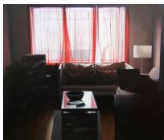

Eileen Murphy
904 Bedford, 2010
Oil on panel
24h x 26w in
EMR029

$ 4,000.00