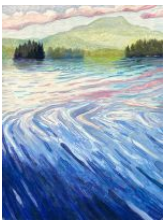

SANDY LITCHFIELD PRICELIST

Sandy Litchfield
Towaloonda, 2023
Colored Pencil and Gouache
16h x 12w in
SLI191

\$ 1,300.00

Sandy Litchfield
Window, 2023
Colored Pencil and Gouache
16h x 12w in
SLI190

\$ 1,300.00

Sandy Litchfield
West Bay, 2023
Colored Pencil and Pastel
16h x 12w in
SLI189

\$ 1,300.00

Sandy Litchfield
Swollen Lake, 2023
Colored Pencil and Gouache
16h x 12w in
SLI187

\$ 1,300.00

Sandy Litchfield
Summit, 2023
Colored Pencil and Gouache
16h x 12w in
SLI186

\$ 1,300.00

Sandy Litchfield
Mindoor, 2023
Colored Pencil and Pastel
16h x 12w in
SLI185

\$ 1,300.00

Sandy Litchfield
Island Morning, 2023
Colored pencil on paper
16h x 12w in
SLI184

\$ 1,300.00

Sandy Litchfield
Echo, 2023
Colored Pencil and Gouache
16h x 12w in
SLI183